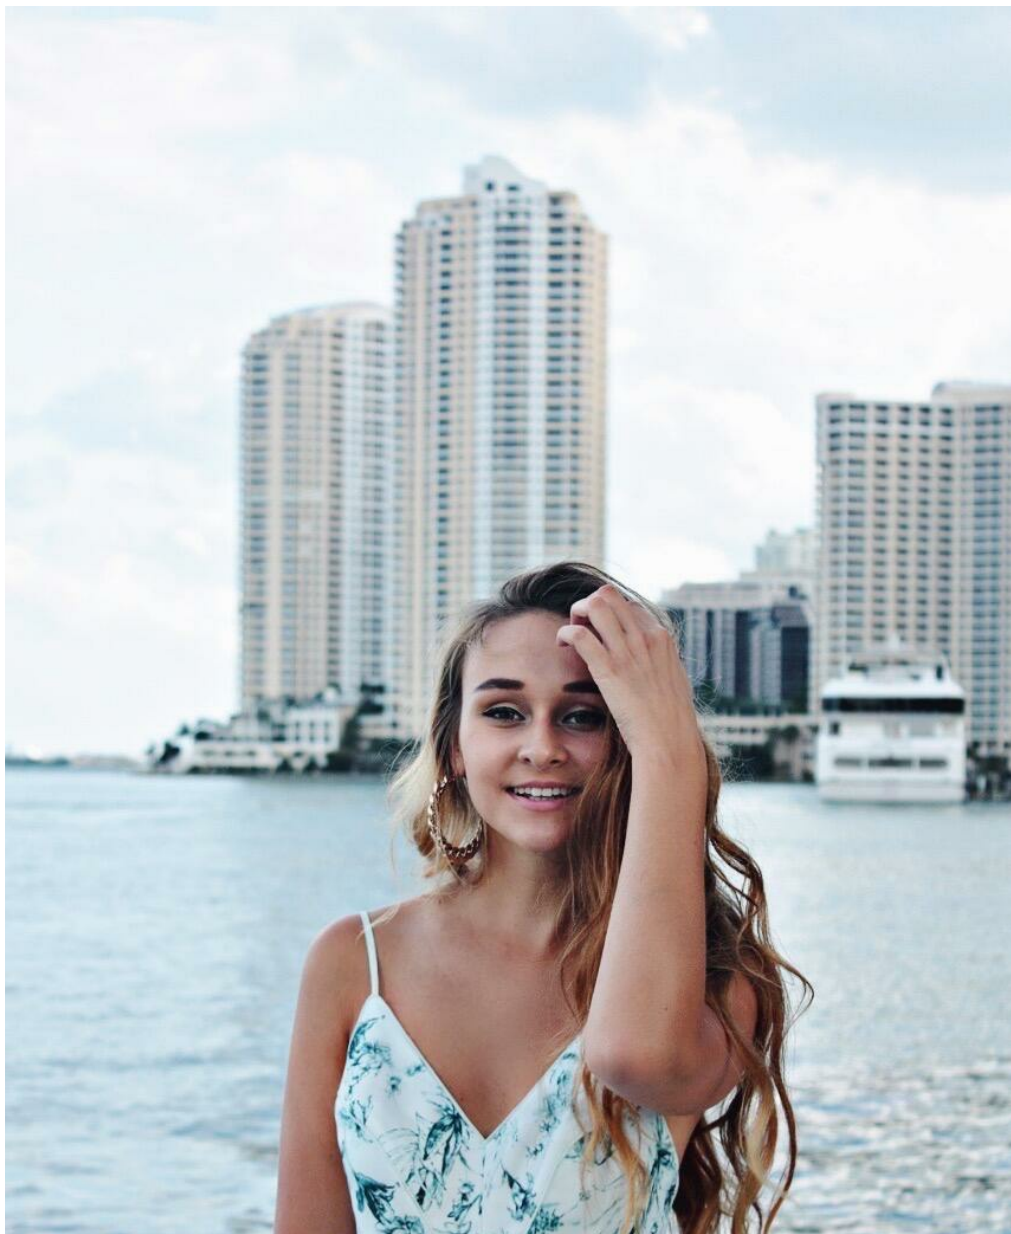

# POLINA GERAS'KINA

height: 178, weight: 63, chest: 87, waist: 67, thighs: 97  
<https://podium.im/en/models/polina-geraskina>