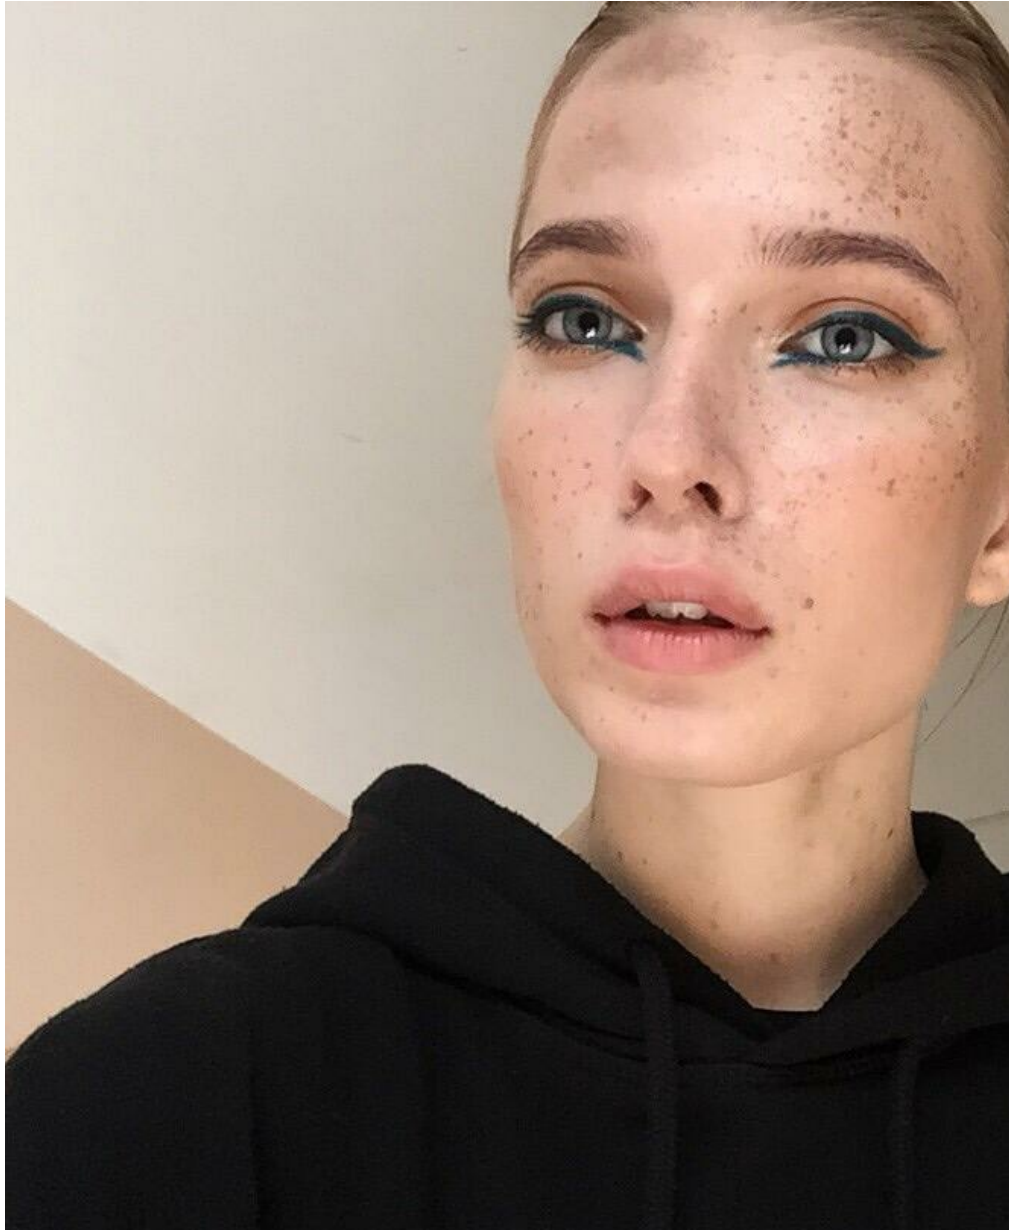

# POLINA FINICINA

height: 174, weight: 50, chest: 79, waist: 58, thighs: 87  
<https://podium.im/en/models/polina-finicina>