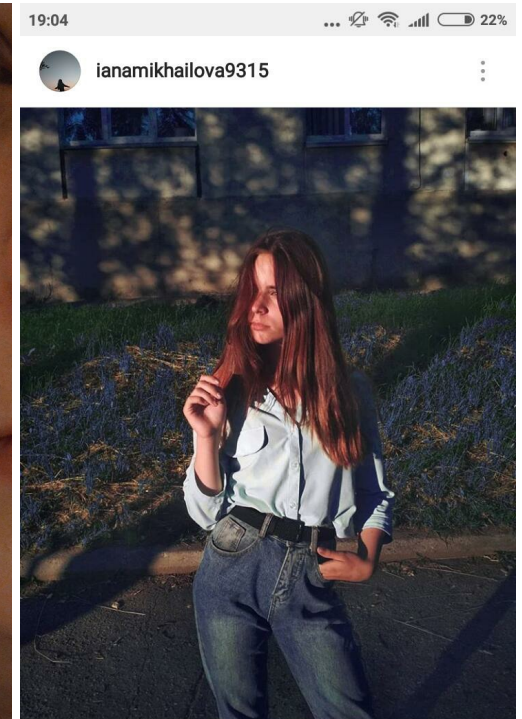

ANA MIHAJLOVA

height: 163, weight: 46, chest: 80, waist: 63, thighs: 90
<https://podium.im/en/models/2718743>

19:04 ... 22%
ianamikhailova9315