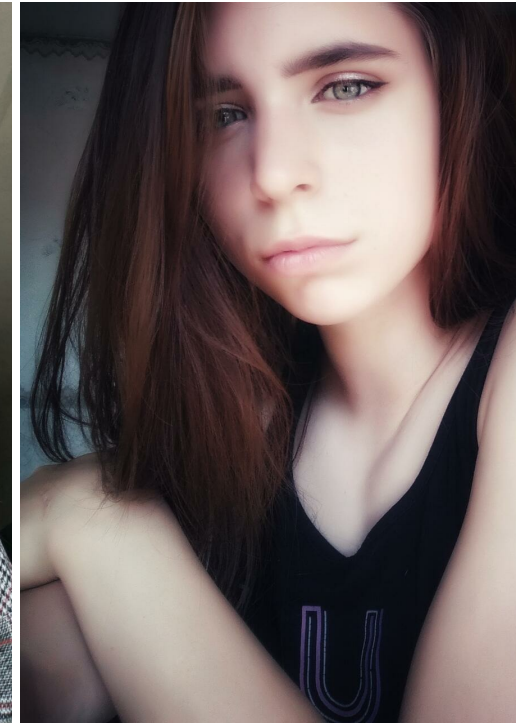

ANA MIHAJLOVA

height: 163, weight: 46, chest: 80, waist: 63, thighs: 90
<https://podium.im/en/models/2718743>

19:04 ... 22%
ianamikhailova9315