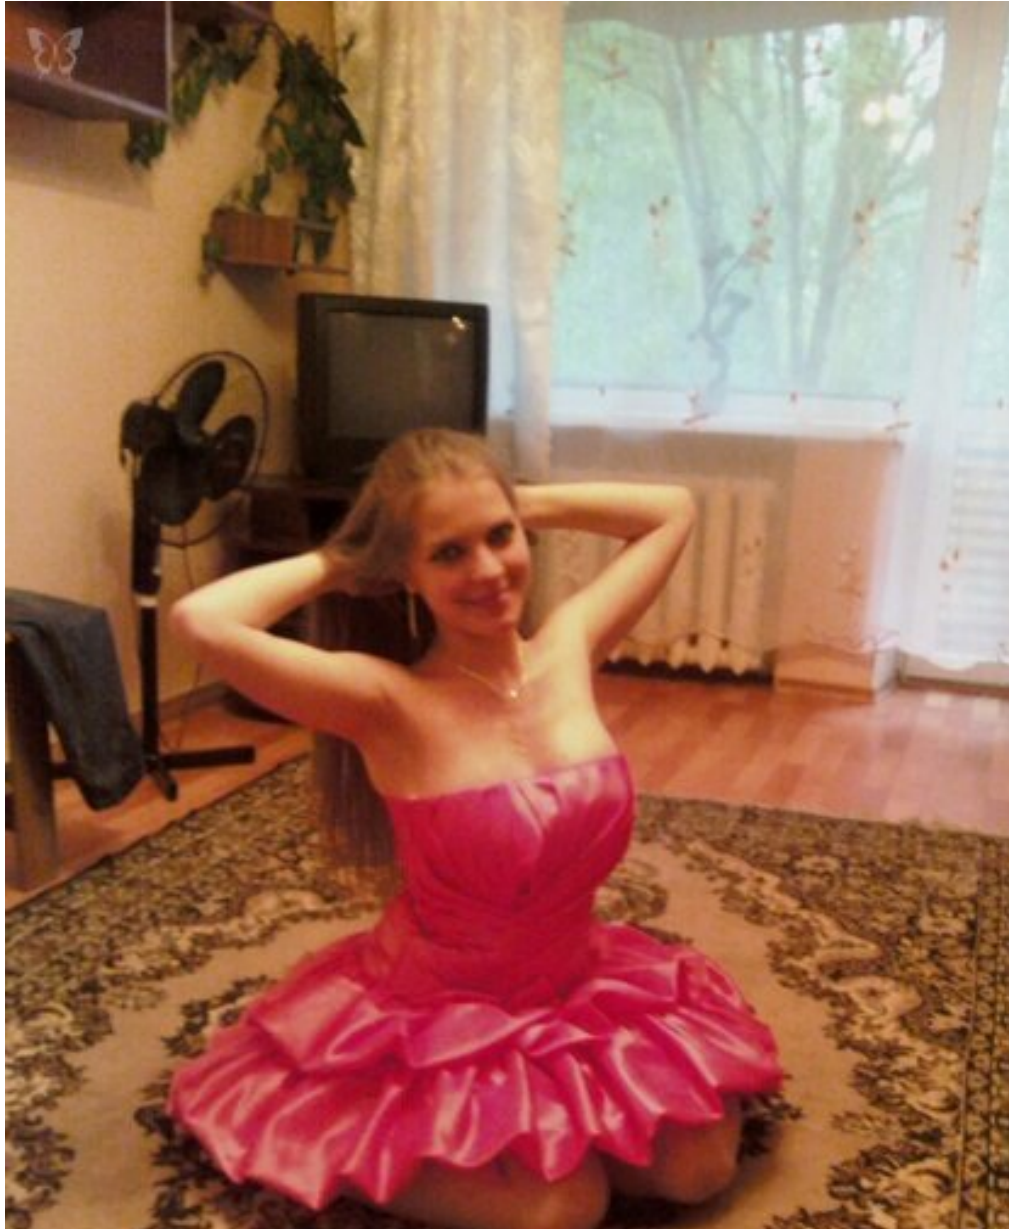

# KRISTINA KALUS

height: 171, weight: 53, chest: 90, waist: 60, thighs: 90  
<https://podium.im/en/models/2015975>