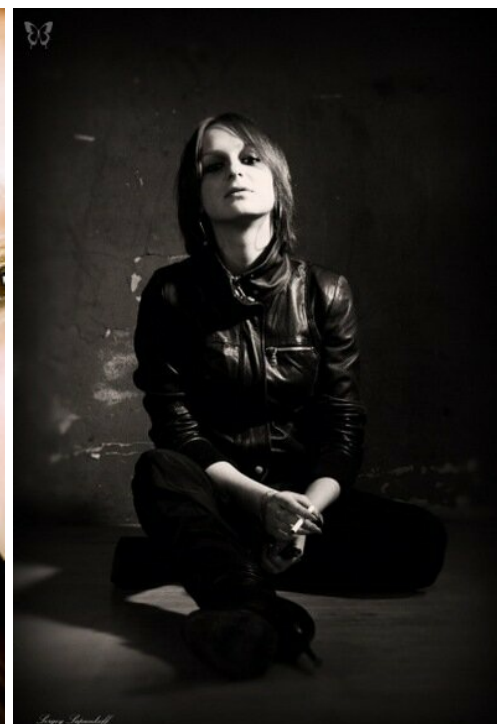

YASHKOVA TATA

height: 167, weight: 49, chest: 83, waist: 62, thighs: 88
<https://podium.im/en/models/2016101>

zorhmsk.ru
2011

Sergey Serebrennikov