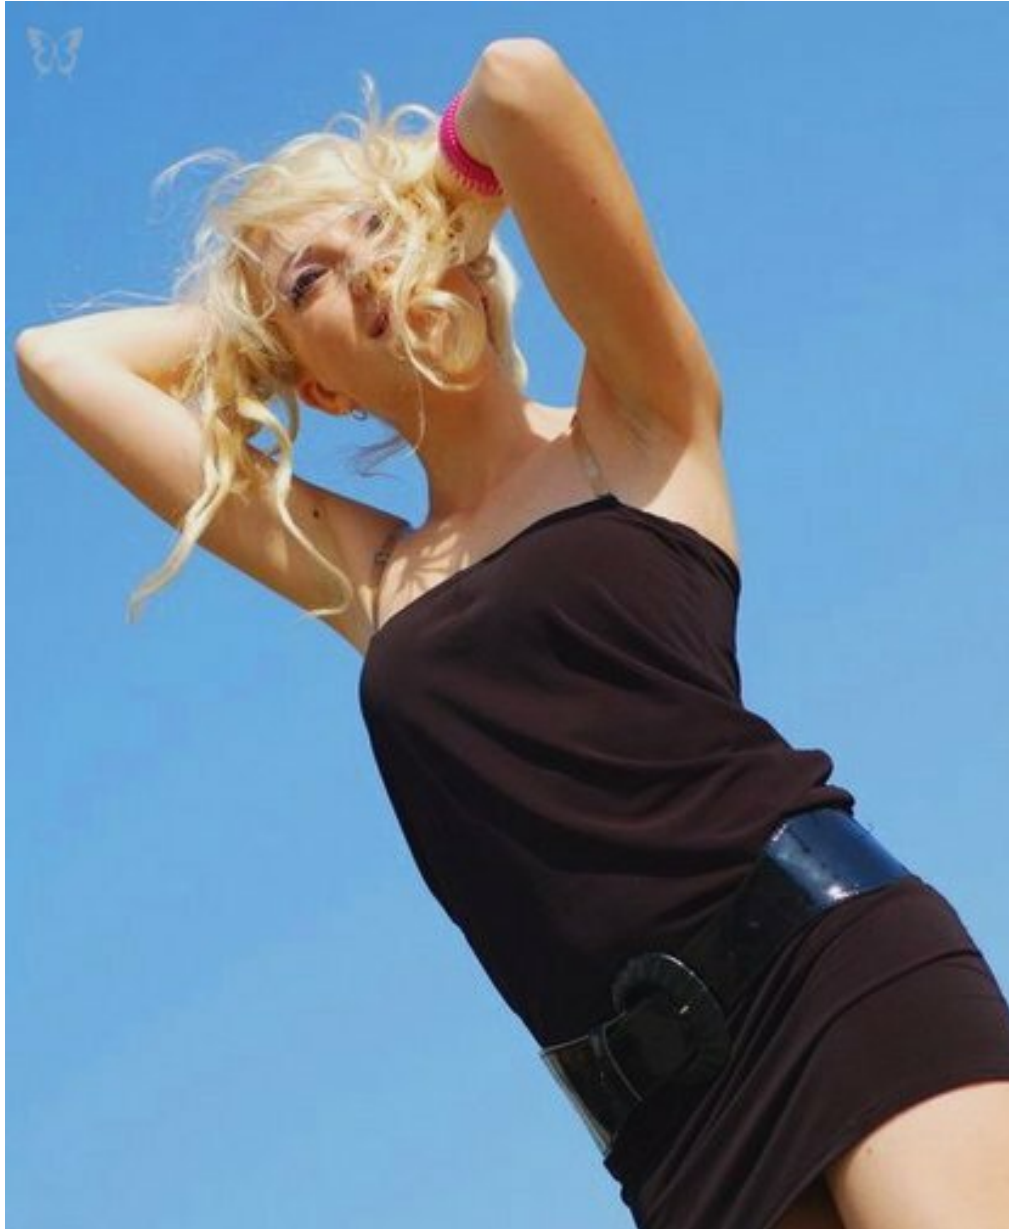

MASHA RAYSKAYA

height: 164, weight: 50, chest: 84, waist: 60, thighs: 90
<https://podium.im/en/models/2017576>