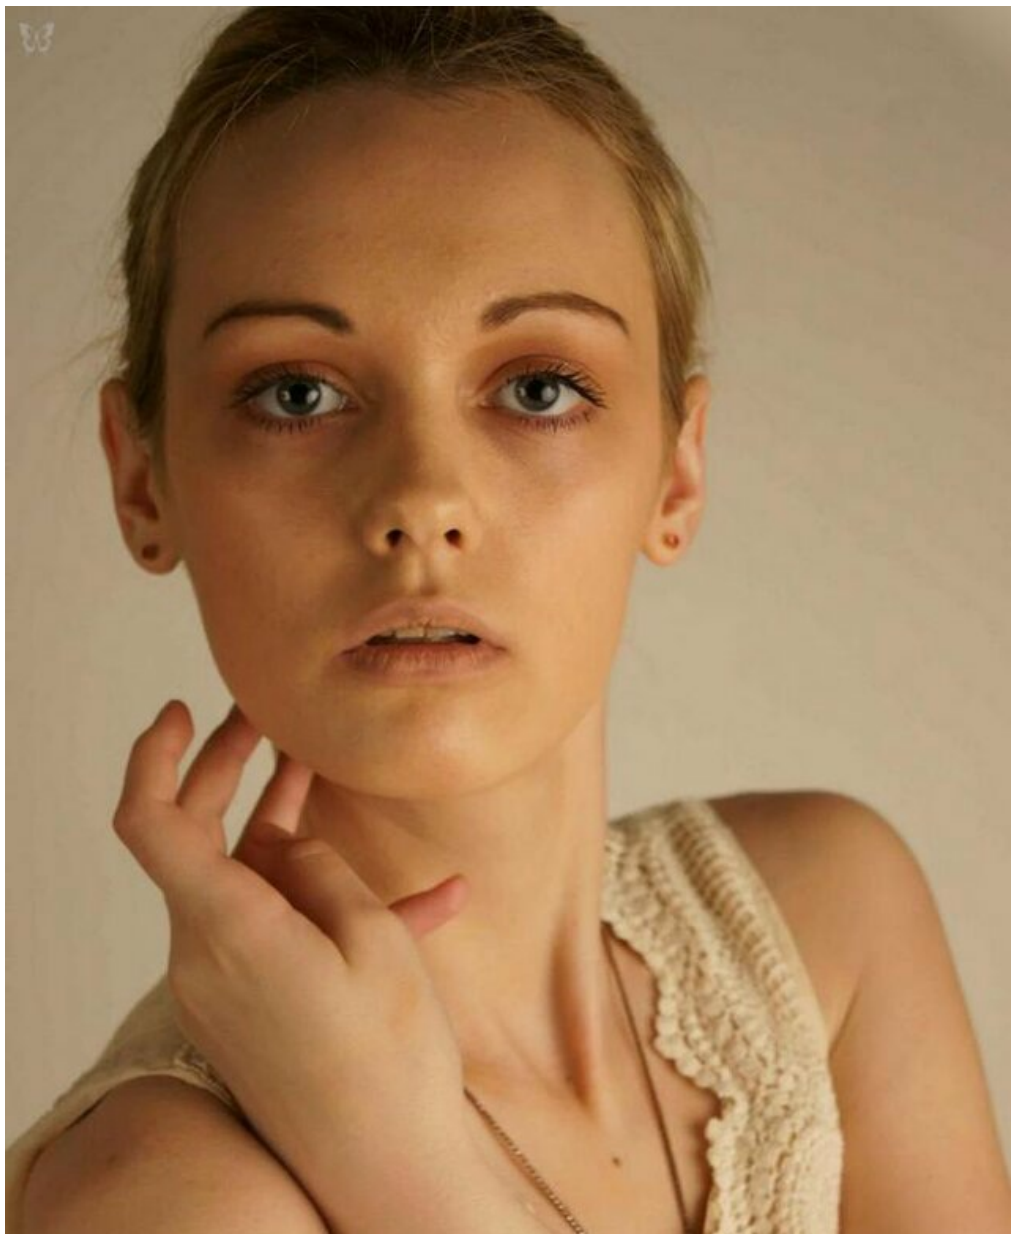

KATA ANCUPOVA

height: 175, weight: 51, chest: 84, waist: 60, thighs: 90
<https://podium.im/en/models/2033426>