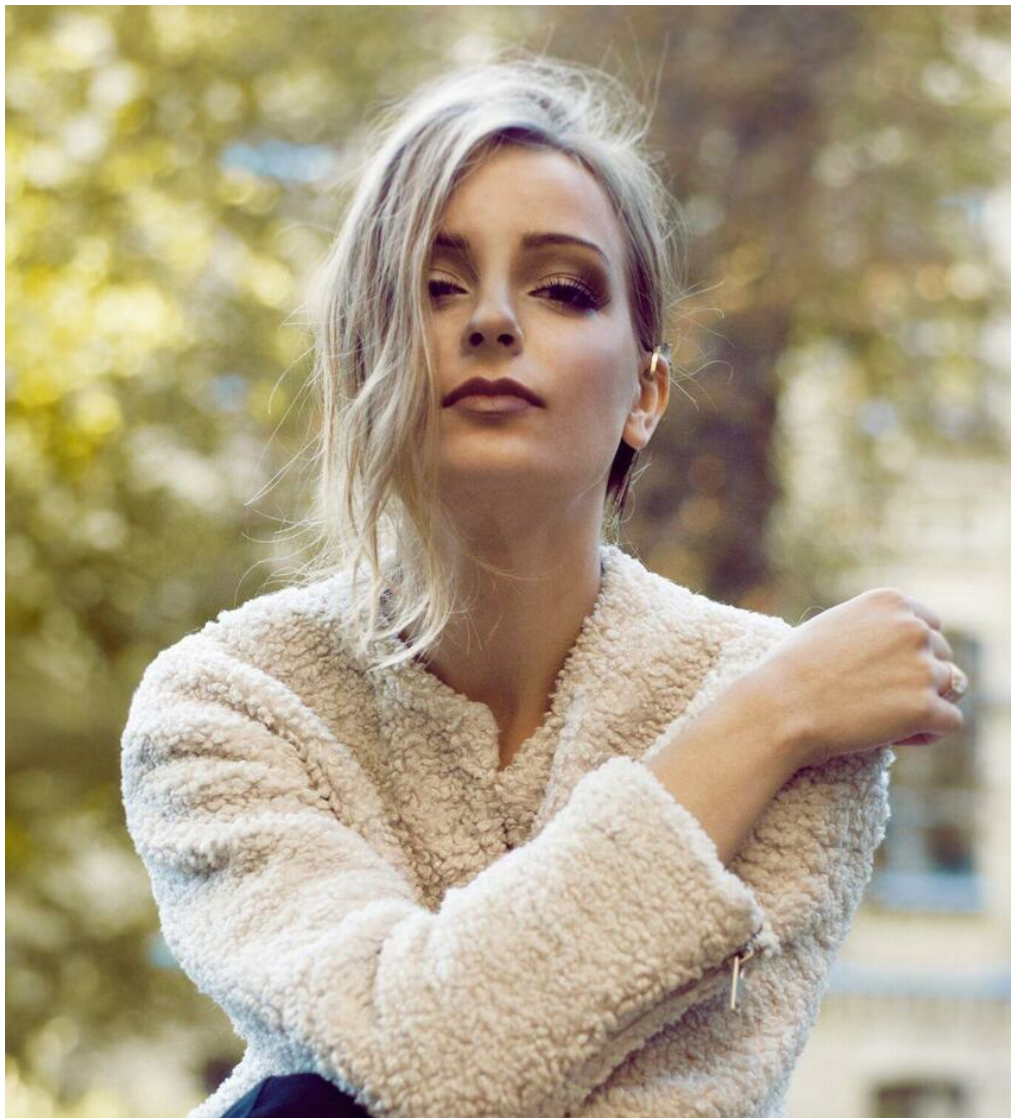

ALISA MYSHKOVSKAYA

height: 173, weight: 48, chest: 76, waist: 59, thighs: 78
<https://podium.im/en/models/2135741>