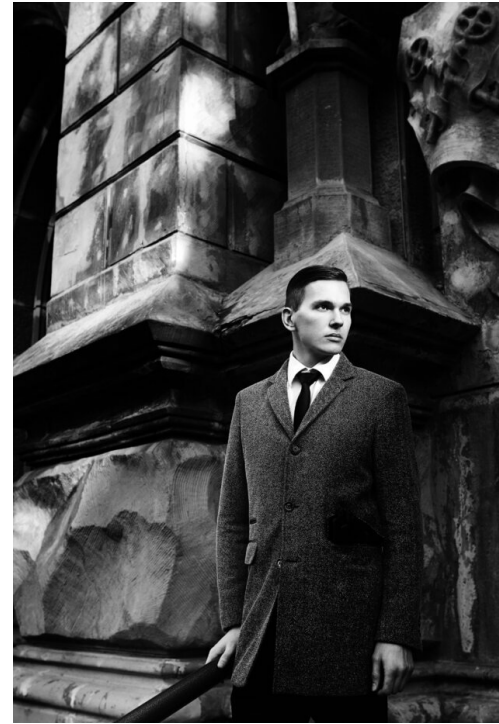

DIMA SAVYTSKYI

altura: 190, peso: 80, pecho: 106, cintura: 80, caderas: 100
<https://podium.im/es/models/dima-savytskyi88>

Model
Dima Savitskiy
Photographer
Marta Gnoevaya
Make-up
Krista Koval