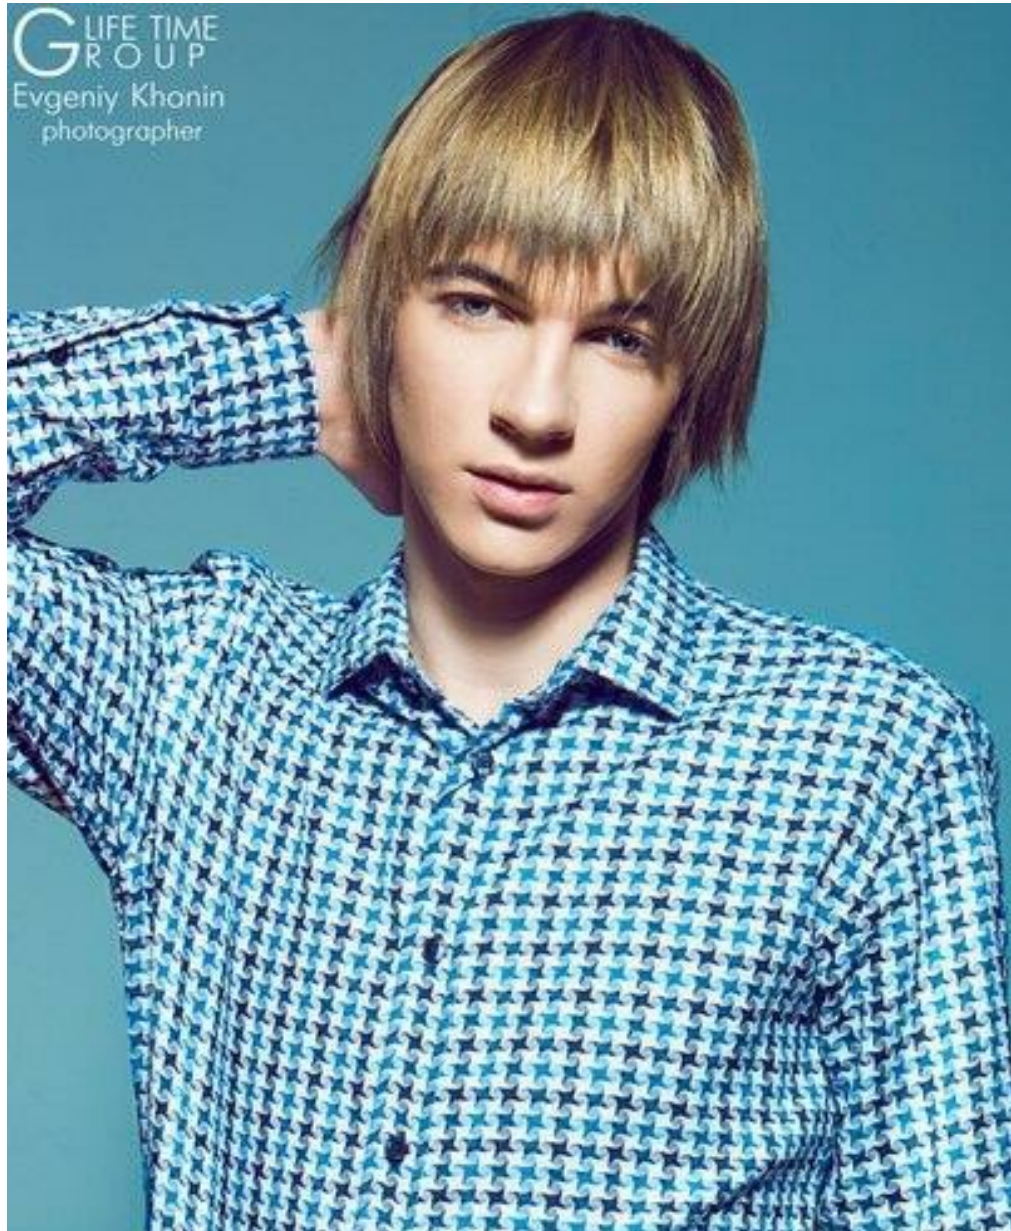

# BOGDAN LINNIK

height: 186, weight: 67, chest: 91, waist: 71, thighs: 81  
<https://podium.im/en/models/bogdan-linnik>