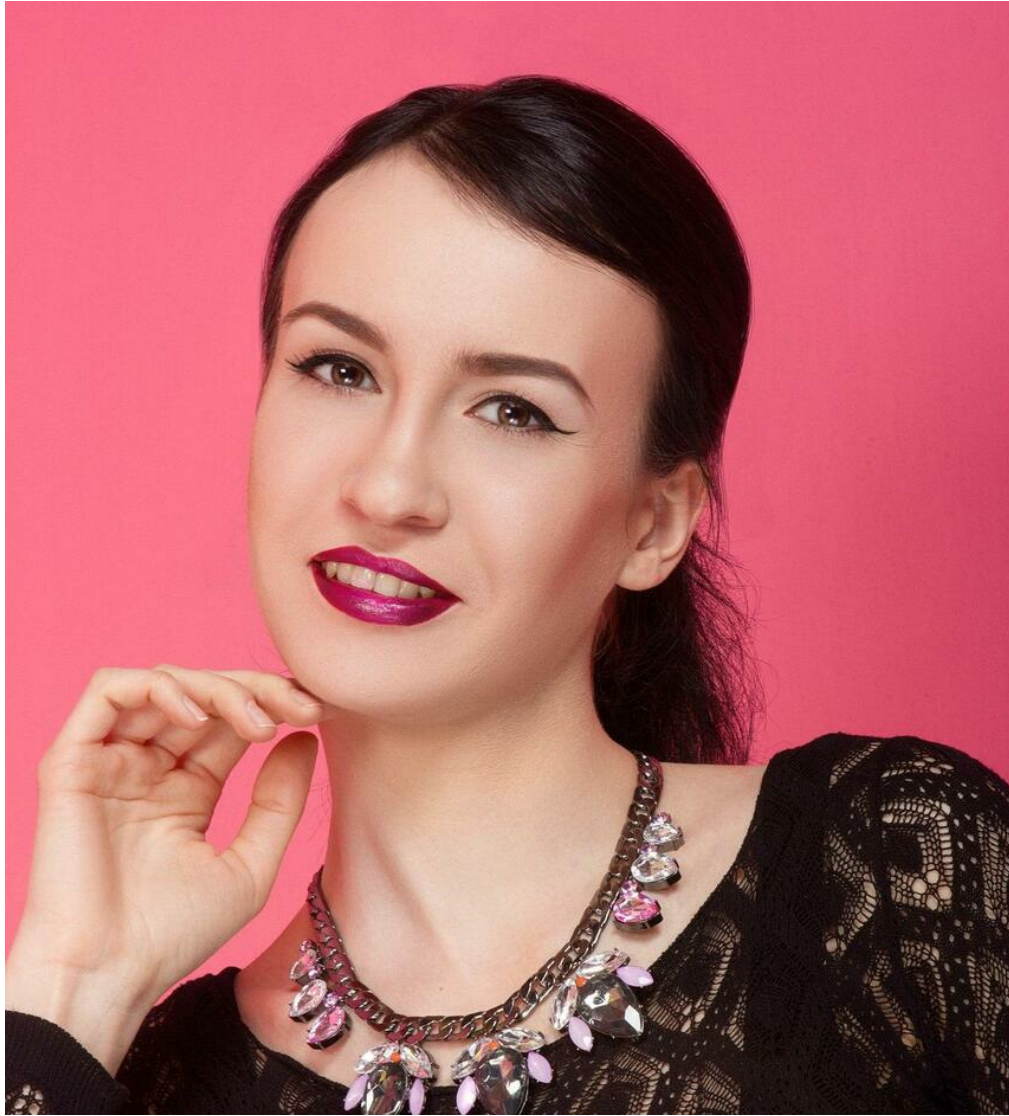

ANNA KOROBEGINIKOVA

height: 176, weight: 51, chest: 81, waist: 60, thighs: 91
<https://podium.im/en/models/2469511>