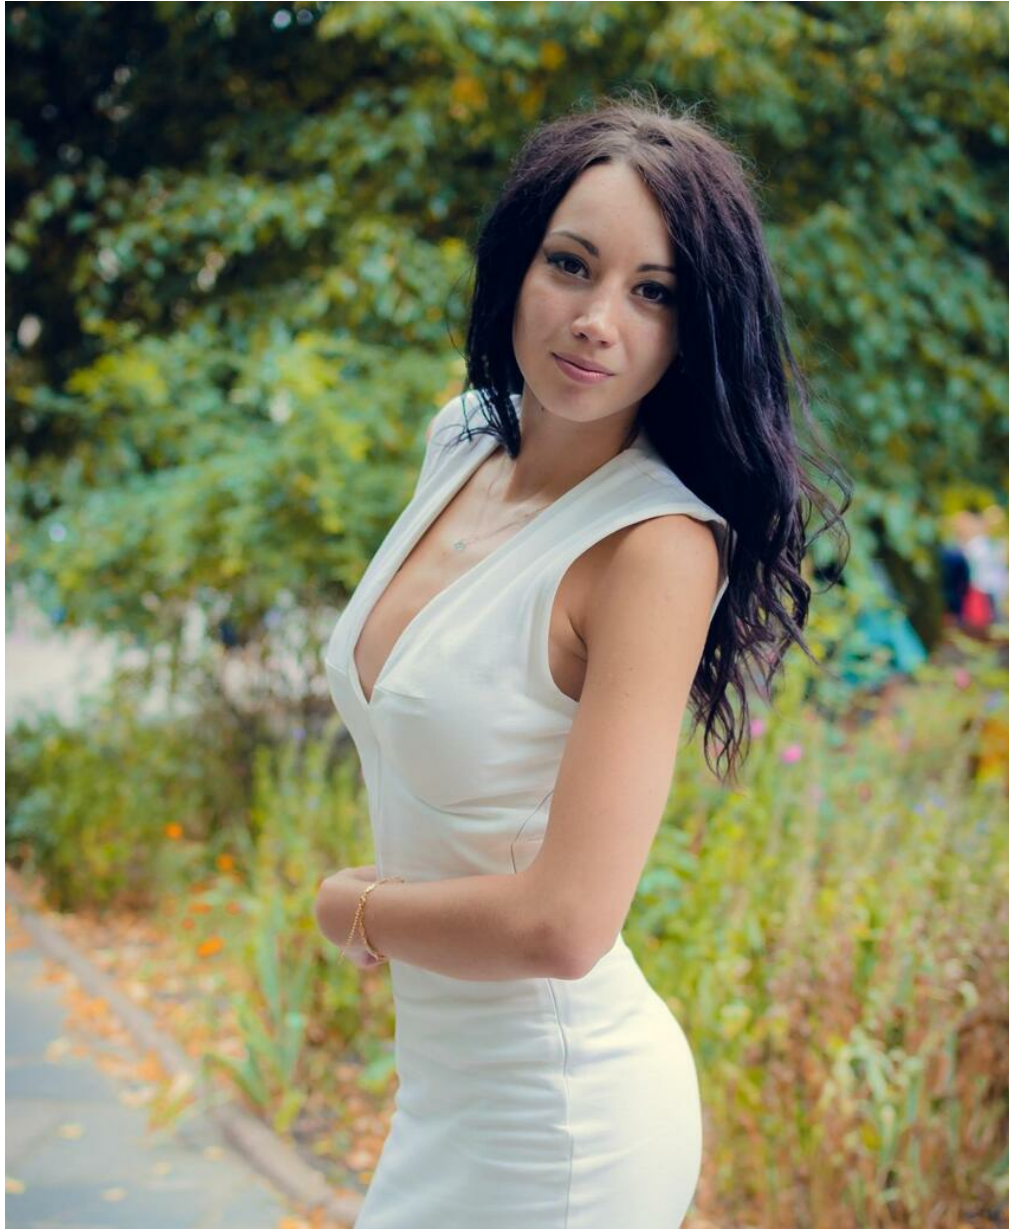

INNA DZIUBA

height: 170, weight: 56, chest: 86, waist: 63, thighs: 91
<https://podium.im/en/models/inna-dziuba>