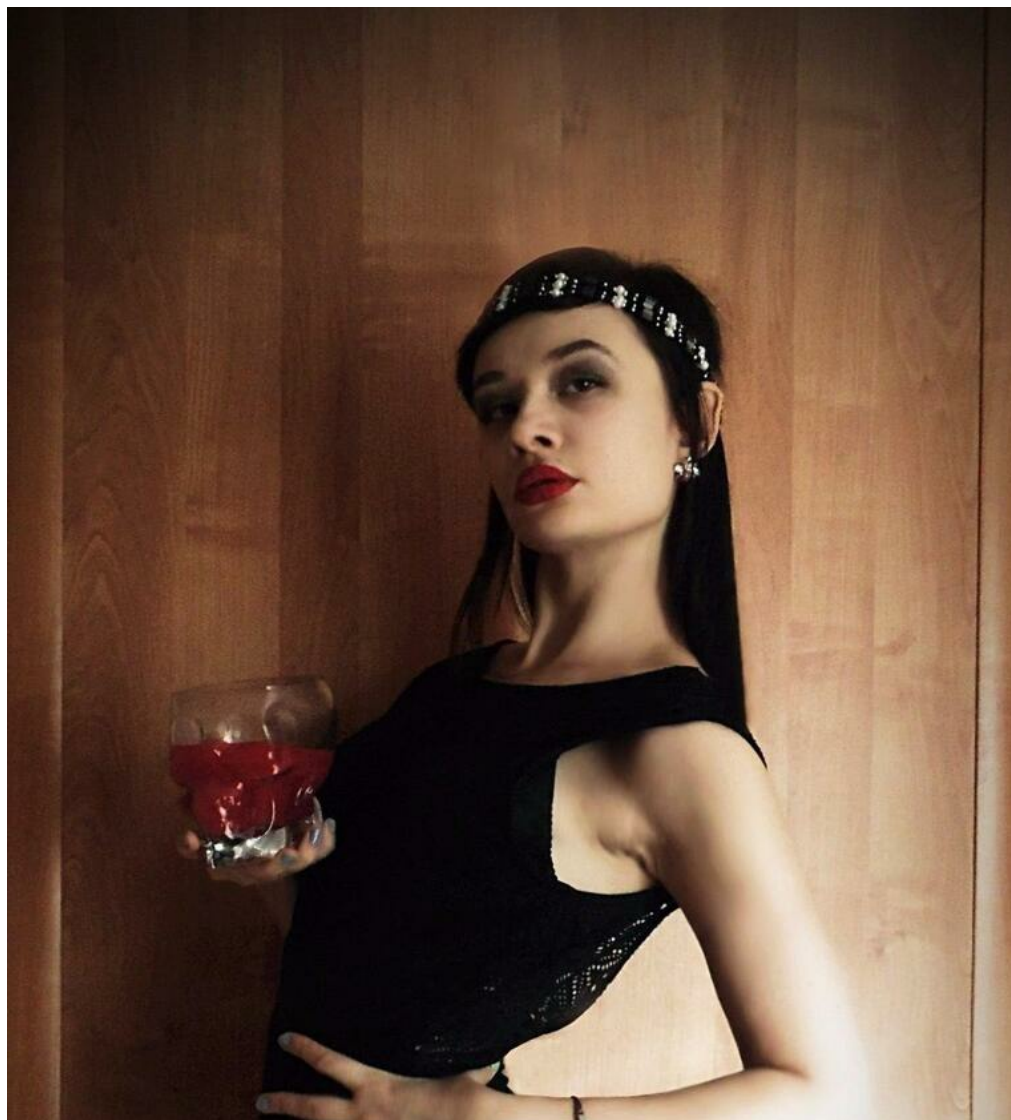

ASTERODEYA AETERNA

height: 170, weight: 55, chest: 85, waist: 65, thighs: 90
<https://podium.im/en/users/asterodeya-aeterna>