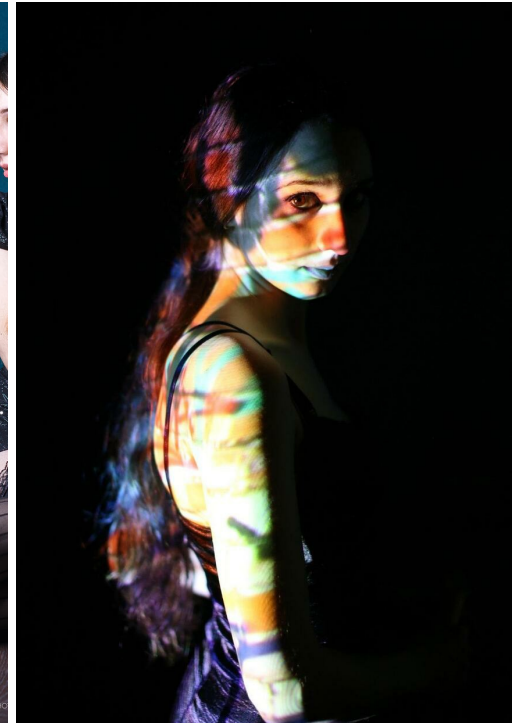

POLINA FRANKO

☐☐: 165, ☐☐: 50, ☐☐: 86, ☐: 60, ☐☐: 91
<https://podium.im/cn/models/polina-franko>