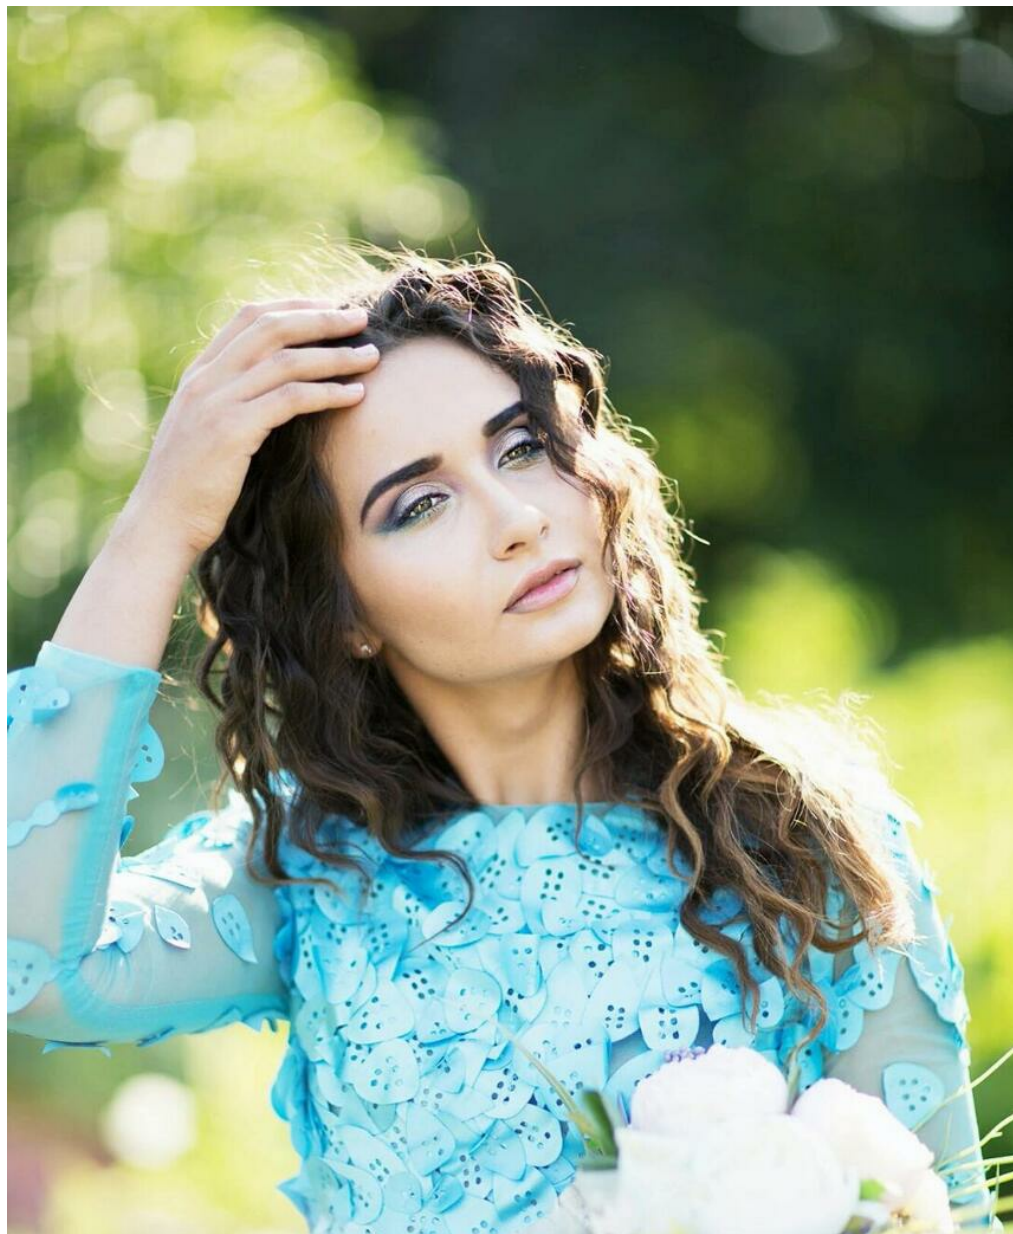

ELENA ISMAILOVA

height: 162, weight: 60, chest: 90, waist: 68, thighs: 92
<https://podium.im/en/models/elena-ismailova>