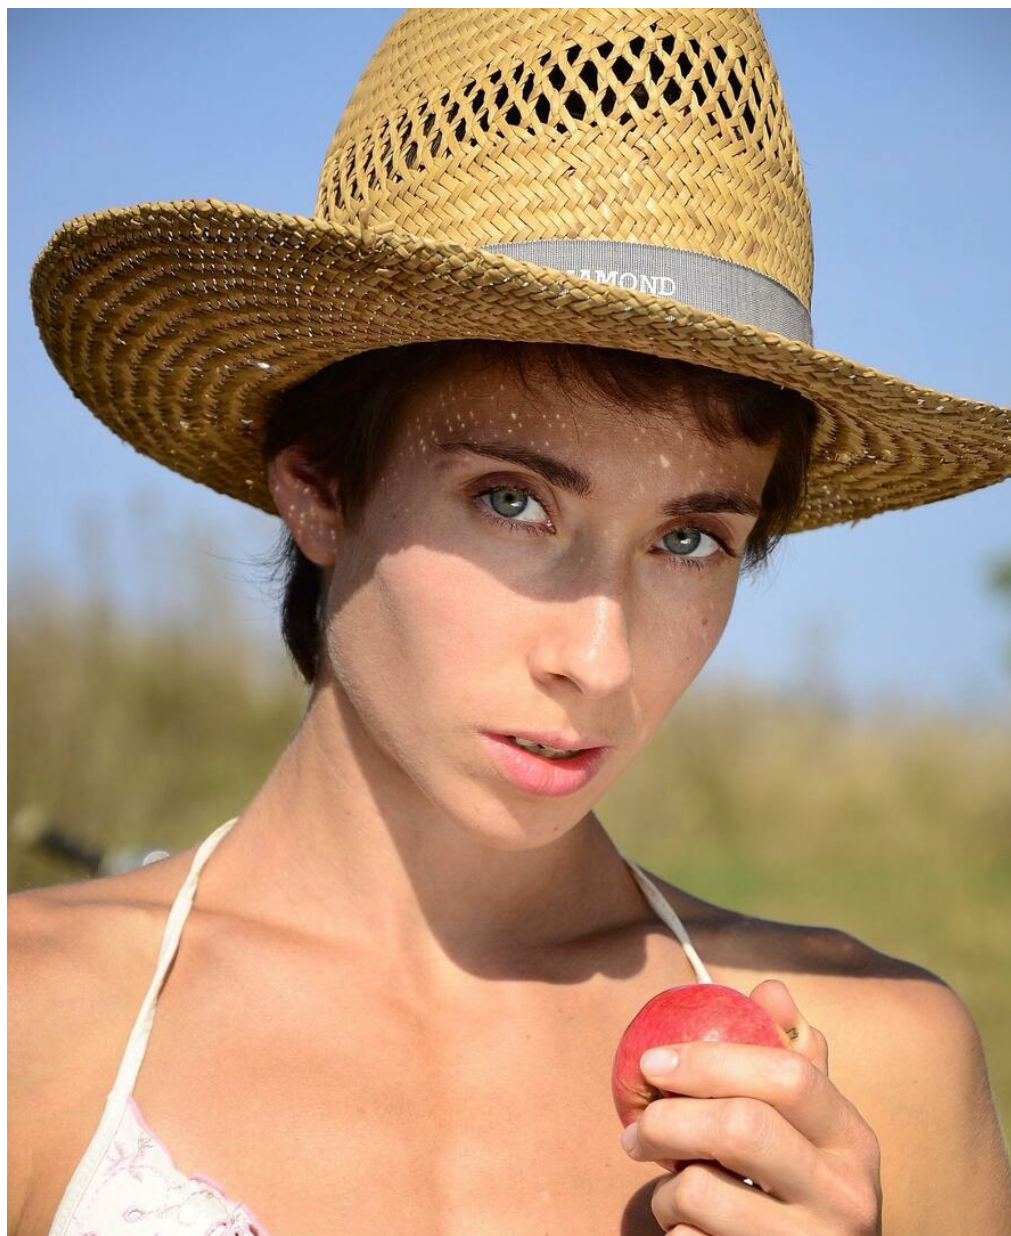

GANA ZULEVA

height: 170, weight: 45, chest: 83, waist: 58, thighs: 80
<https://podium.im/en/actors/juleva91mailru>