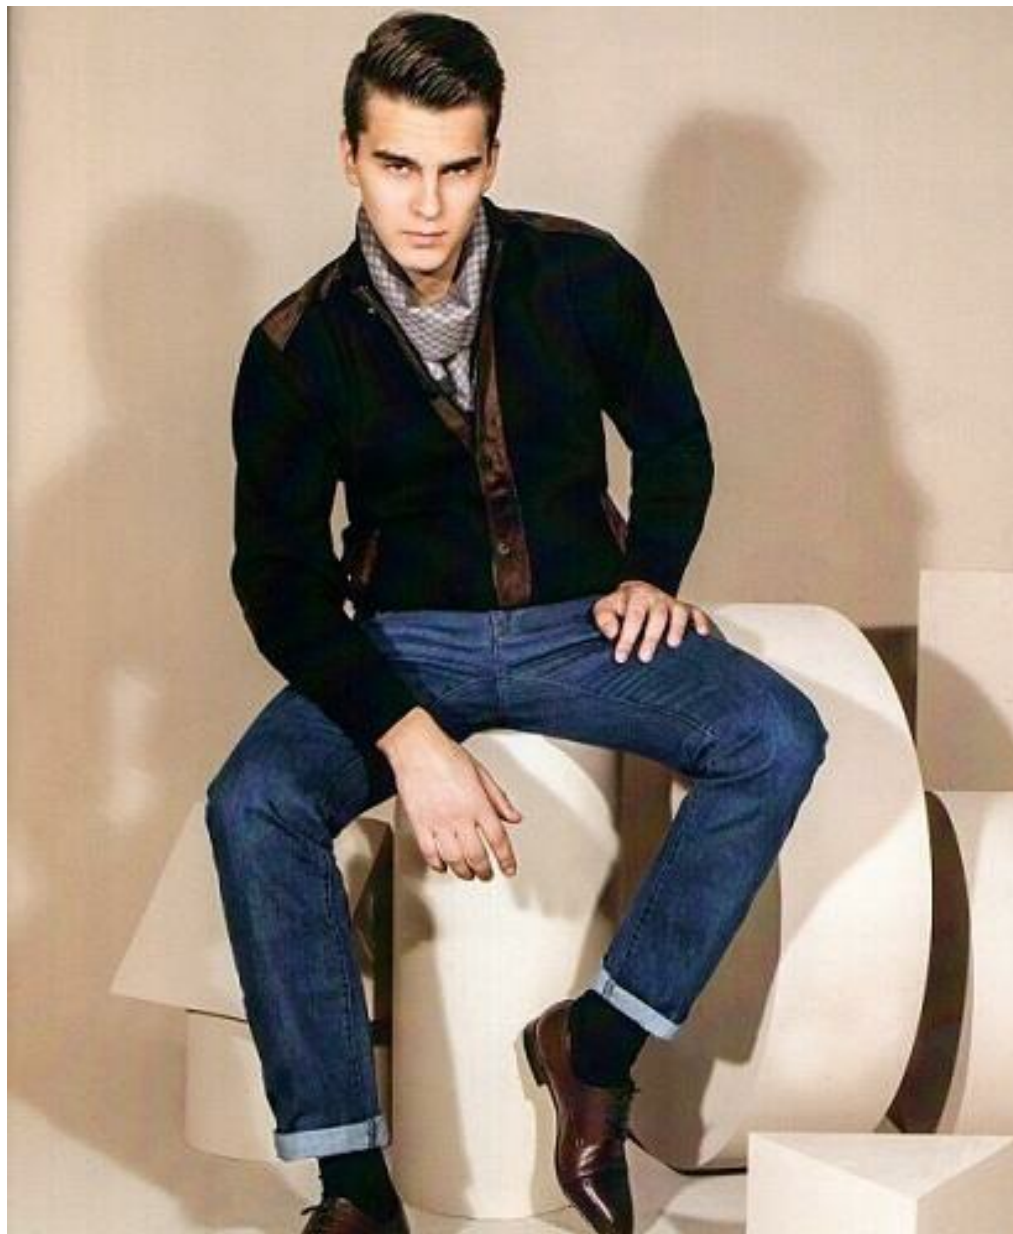

SLAVA VASILSHUK

height: 190, weight: 77, chest: 98, waist: 78, thighs: 96

<https://podium.im/en/models/slava-vasilshgk>