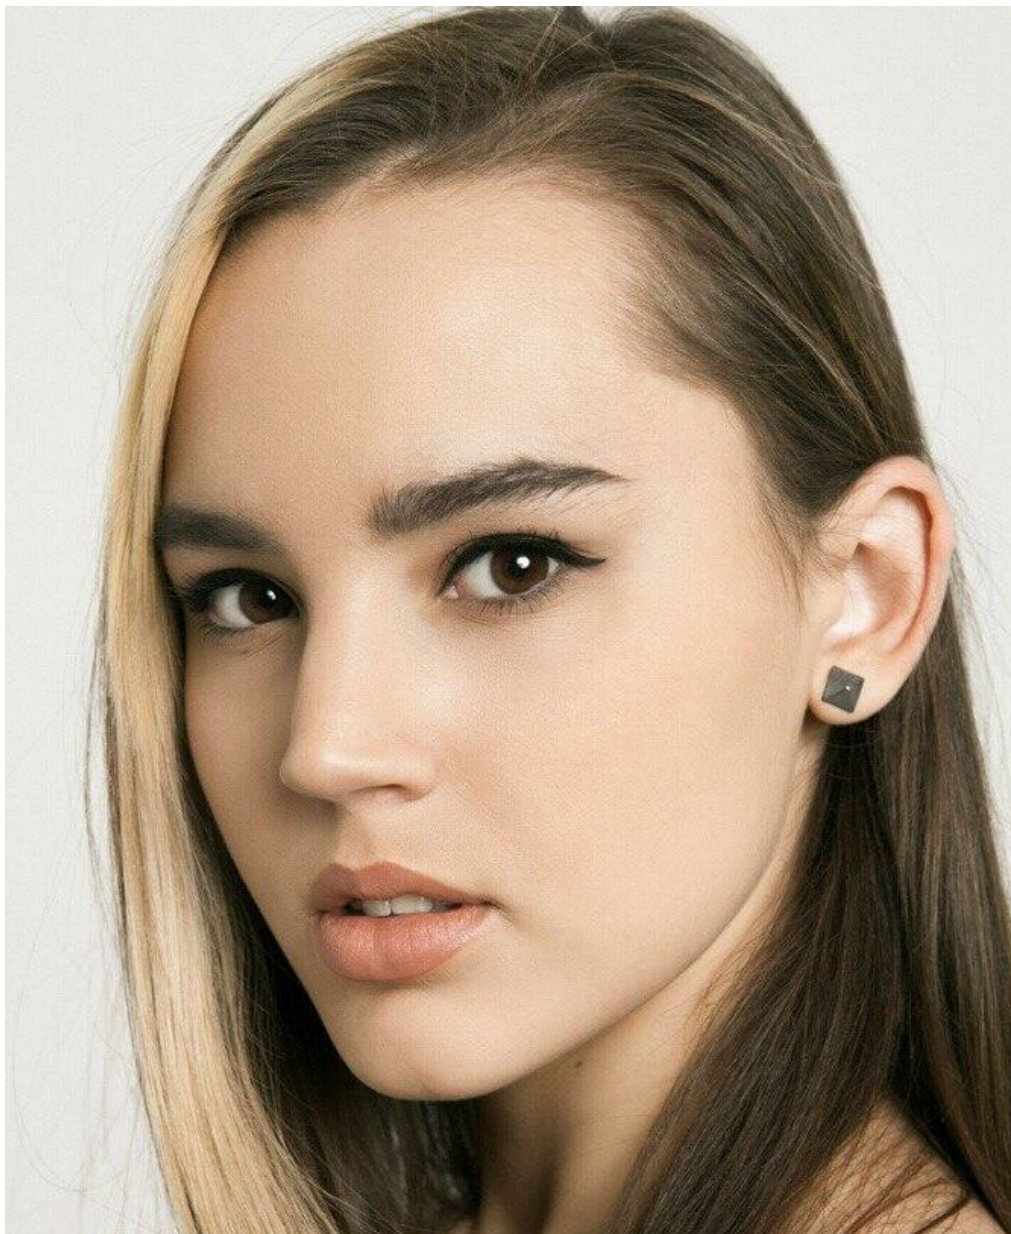

ELENA DRAGU

height: 177, weight: 59, chest: 86, waist: 63, thighs: 93
<https://podium.im/en/models/elena-dragu>