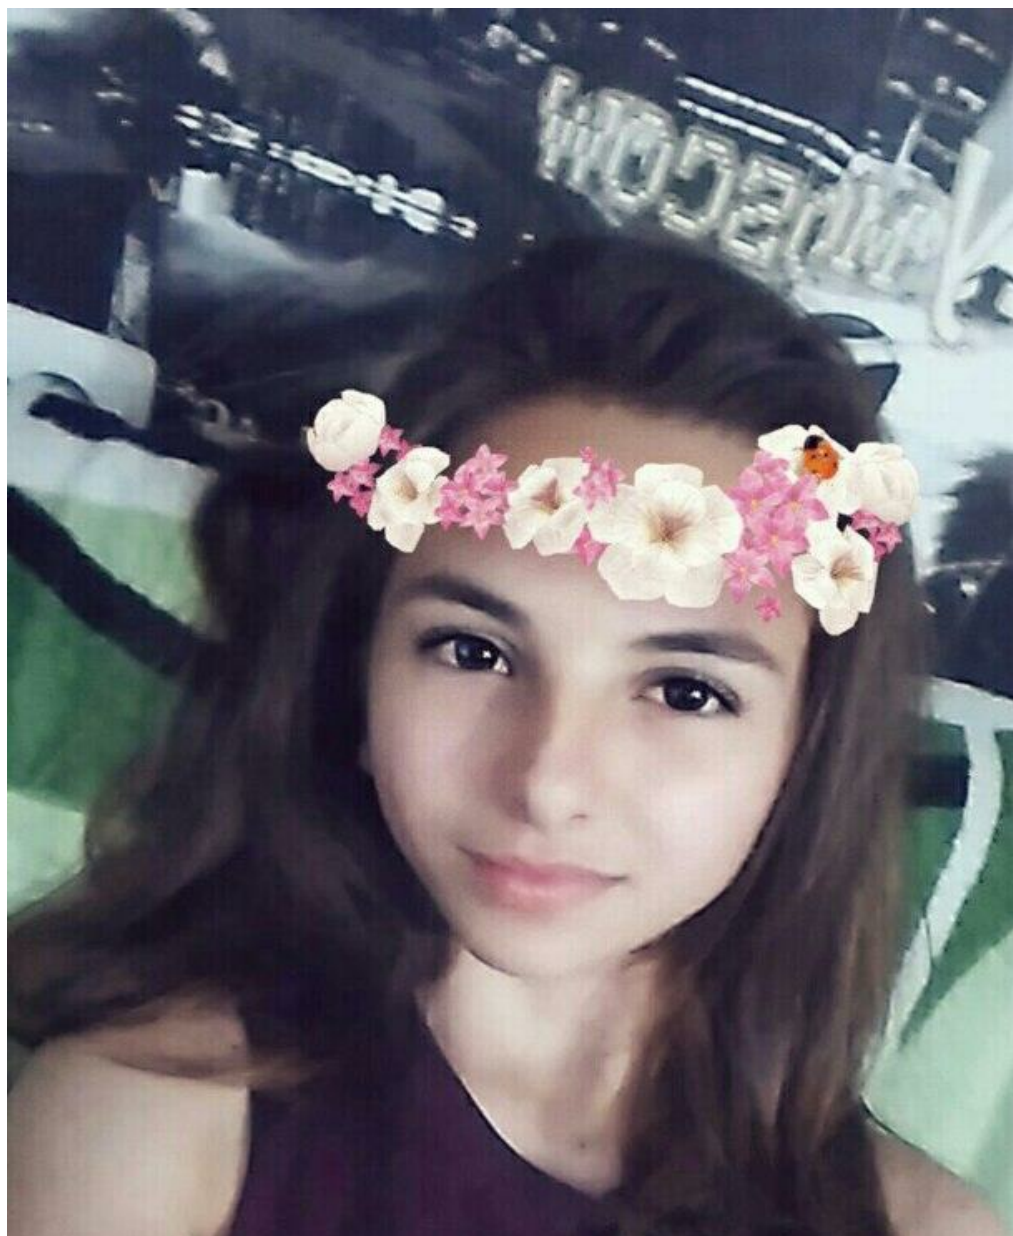

# KRISTINA CYBUL'SKAA

height: 163, weight: 37, chest: 64, waist: 45, thighs: 66

<https://podium.im/en/models/kristina-cibulskaja>