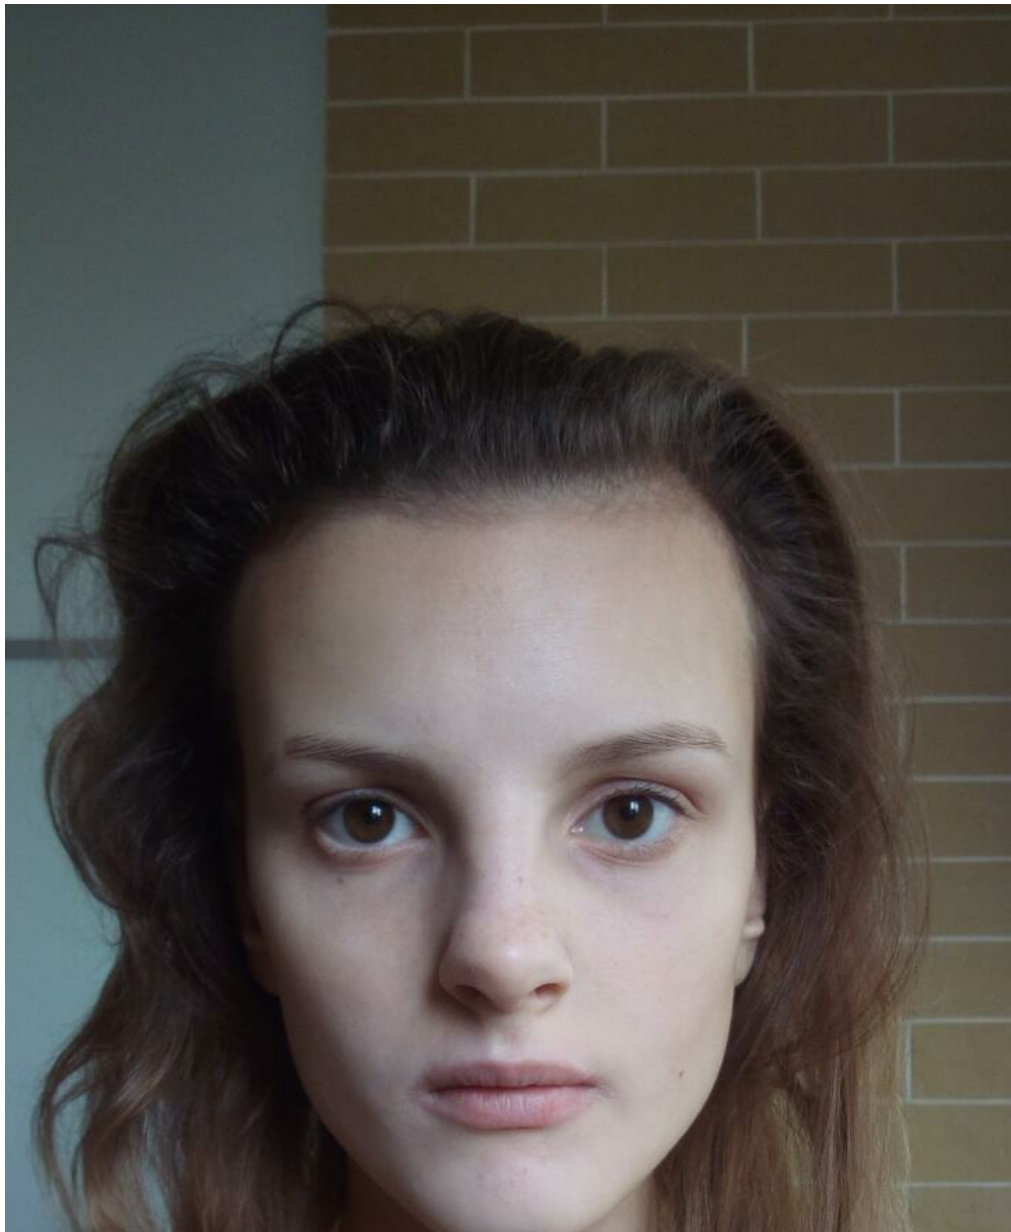

SOFIA MRACKOVSKAA

height: 167, weight: 50, chest: 81, waist: 65, thighs: 87
<https://podium.im/en/models/sofija-mrachkovskaja>