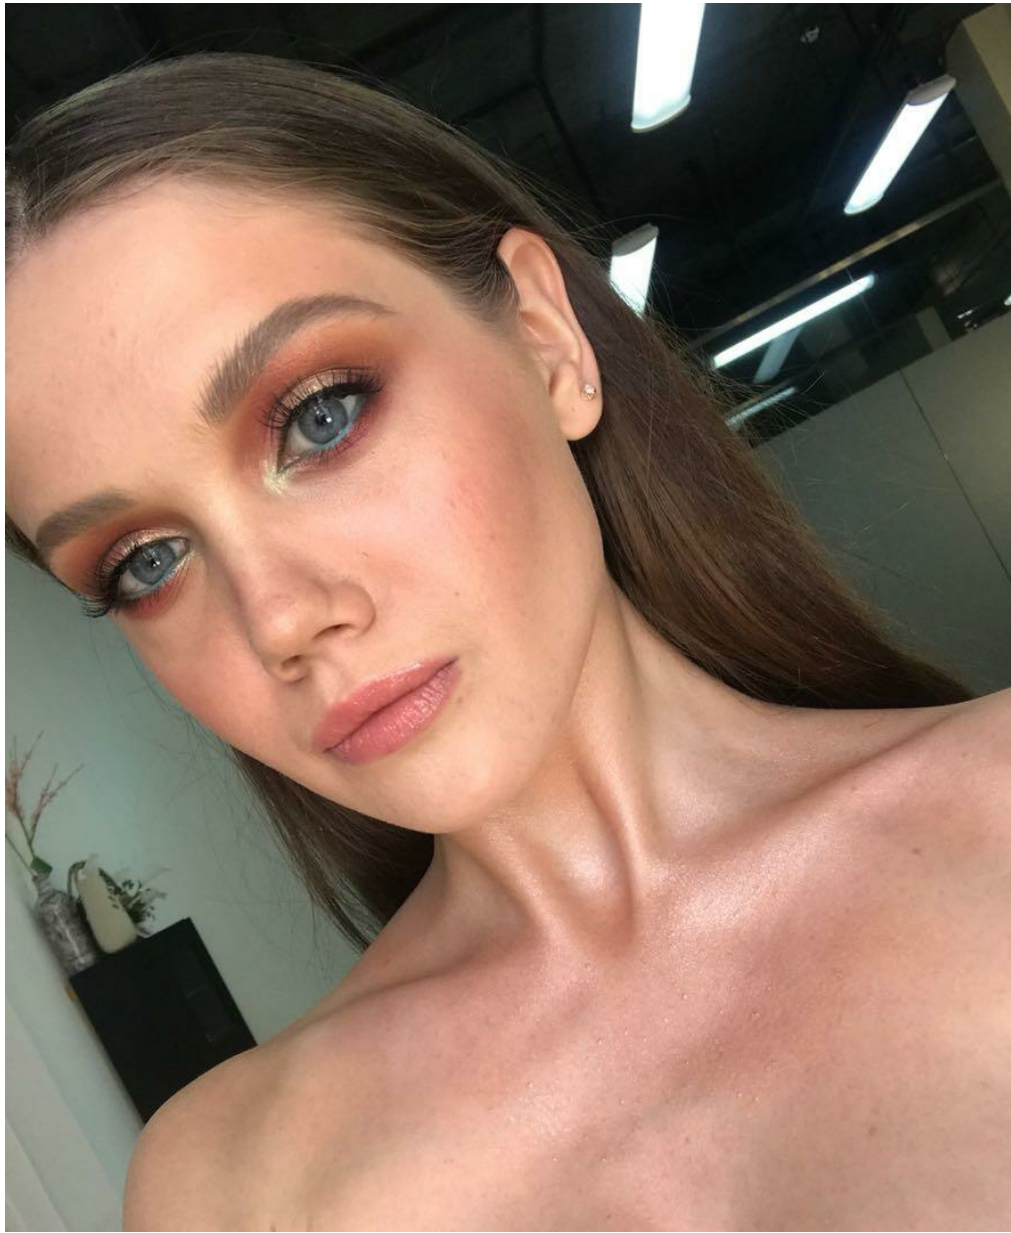

VIV_

height: 169, weight: 49, chest: 85, waist: 63, thighs: 93
<https://podium.im/en/models/viktoria-alekseeva>