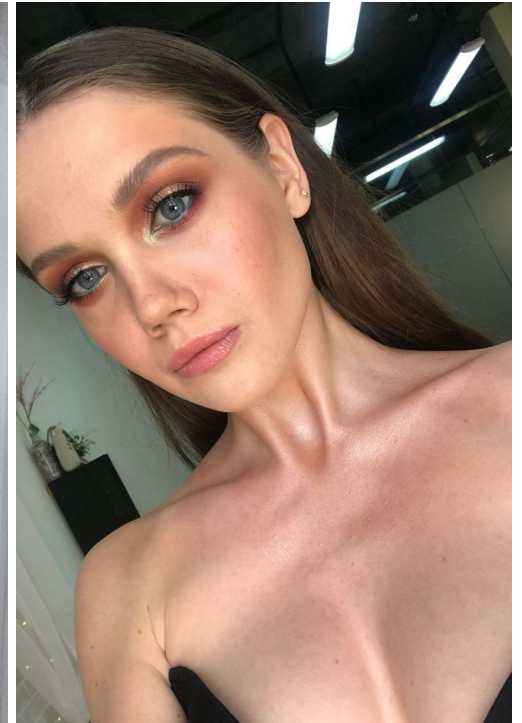

VIV_

height: 169, weight: 49, chest: 85, waist: 63, thighs: 93
<https://podium.im/en/models/viktoria-alekseeva>