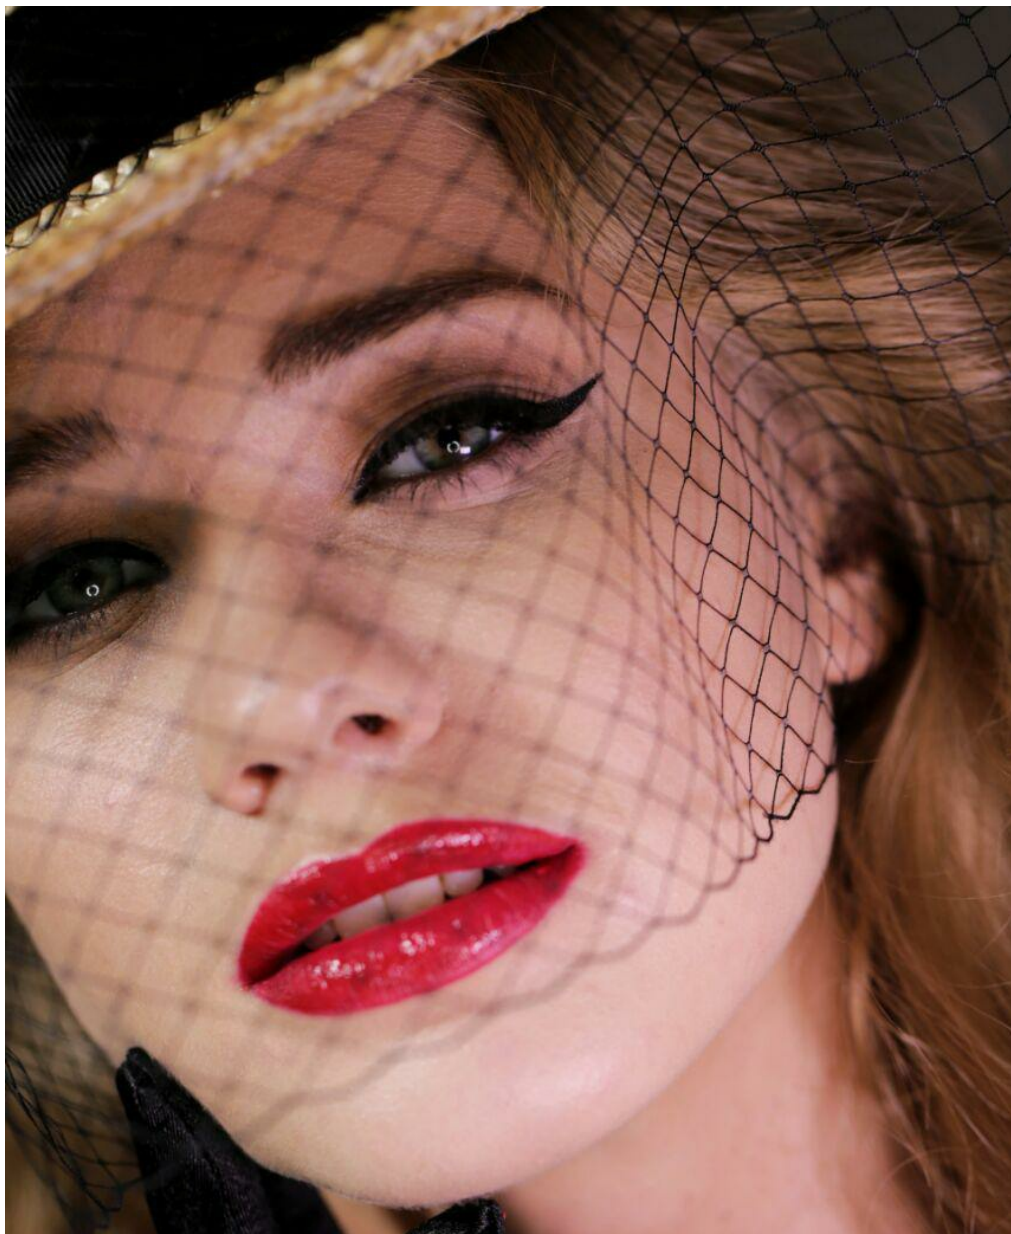

# MARTA KONONOVIC

height: 170, weight: 50, chest: 84, waist: 58, thighs: 86  
<https://podium.im/en/models/marta-kononovich>