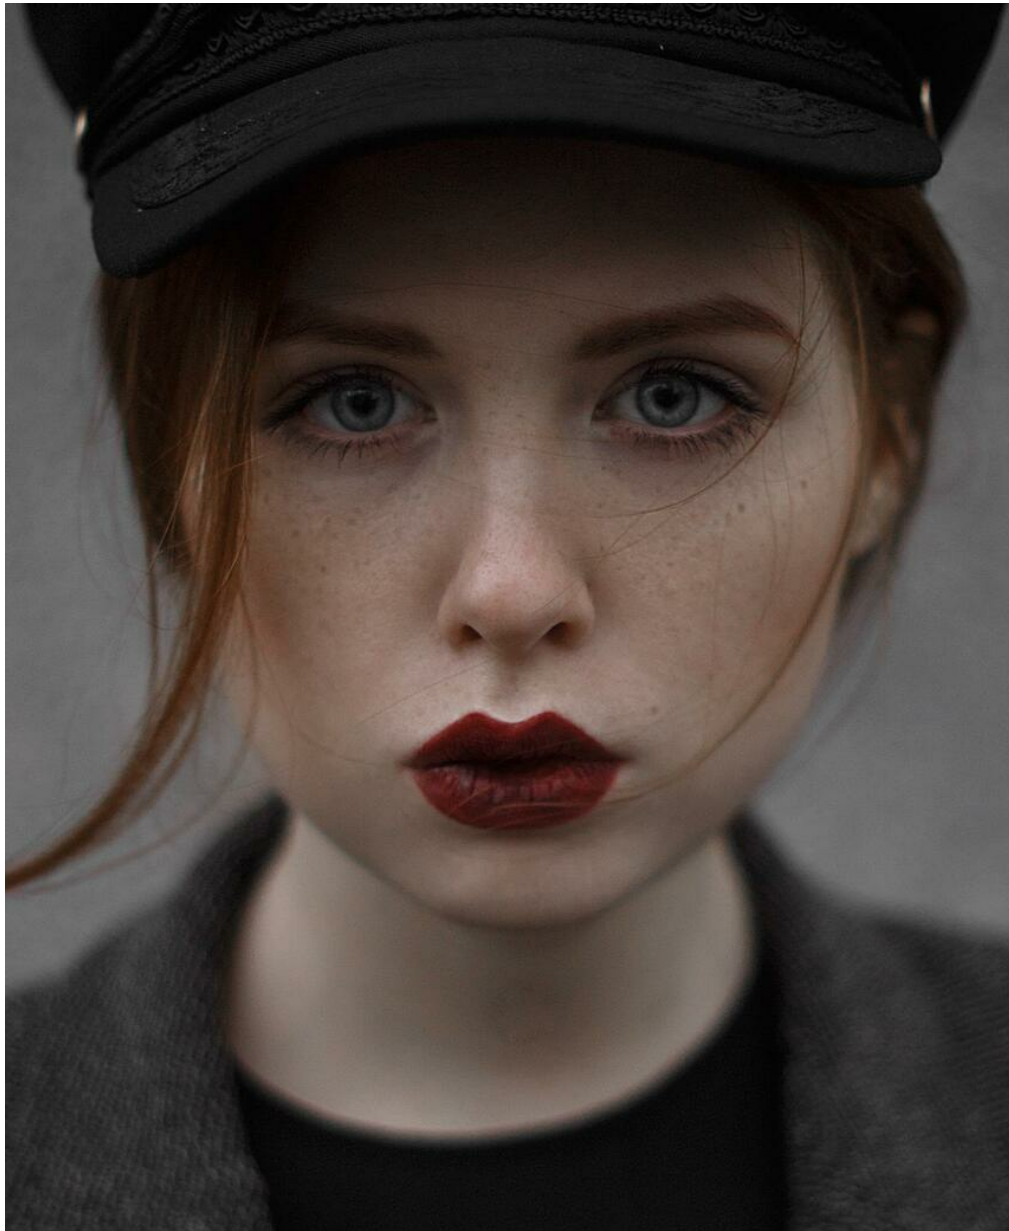

ULIA KULAEVA

height: 174, weight: 53, chest: 86, waist: 61, thighs: 91
<https://podium.im/en/models/julija-kulaeva>