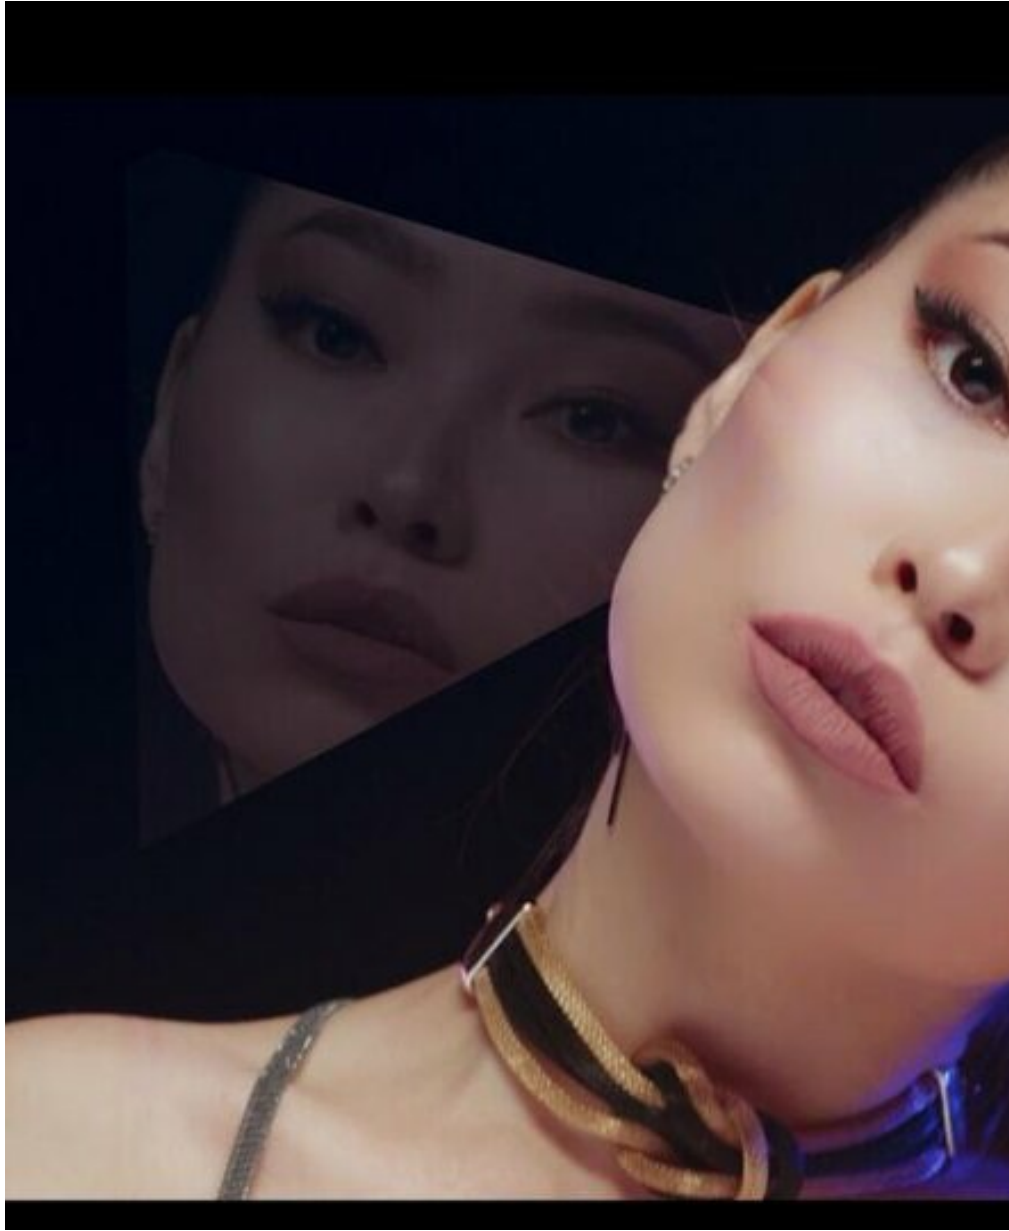

# GÜLSIMA

height: 170, weight: 52, chest: 86, waist: 62, thighs: 90  
<https://podium.im/en/models/2848888>