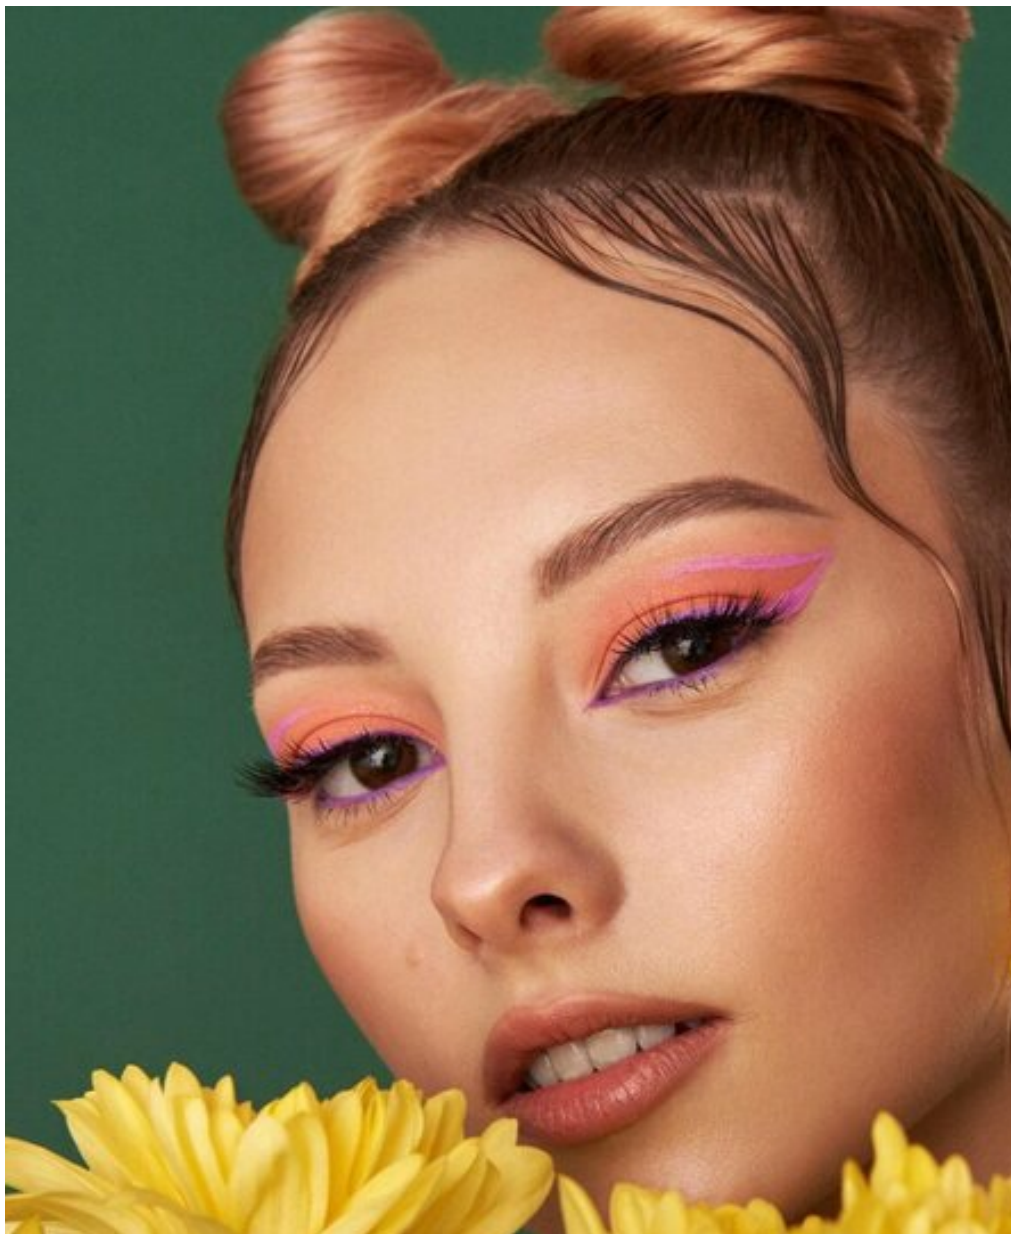

ANA ERLIH

height: 156, weight: 40, chest: 80, waist: 58, thighs: 89
<https://podium.im/en/models/2855225>