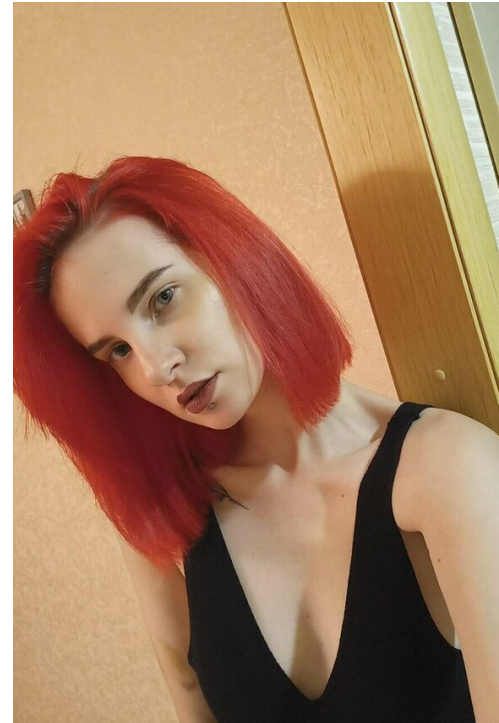

ANZELIKA STRELEC

▣: 164, ▣: 47, ▣: 83, ▣: 62, ▣: 96

<https://podium.im/cn/models/2860092>