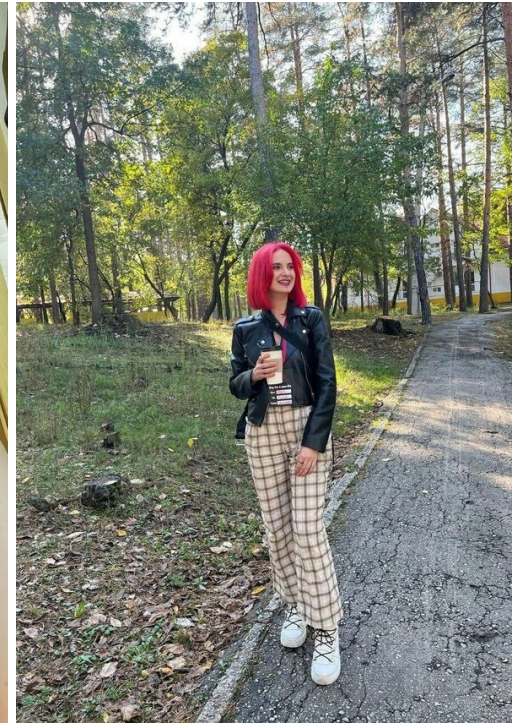

ANZELIKA STRELEC

▣: 164, ▣: 47, ▣: 83, ▣: 62, ▣: 96

<https://podium.im/cn/models/2860092>