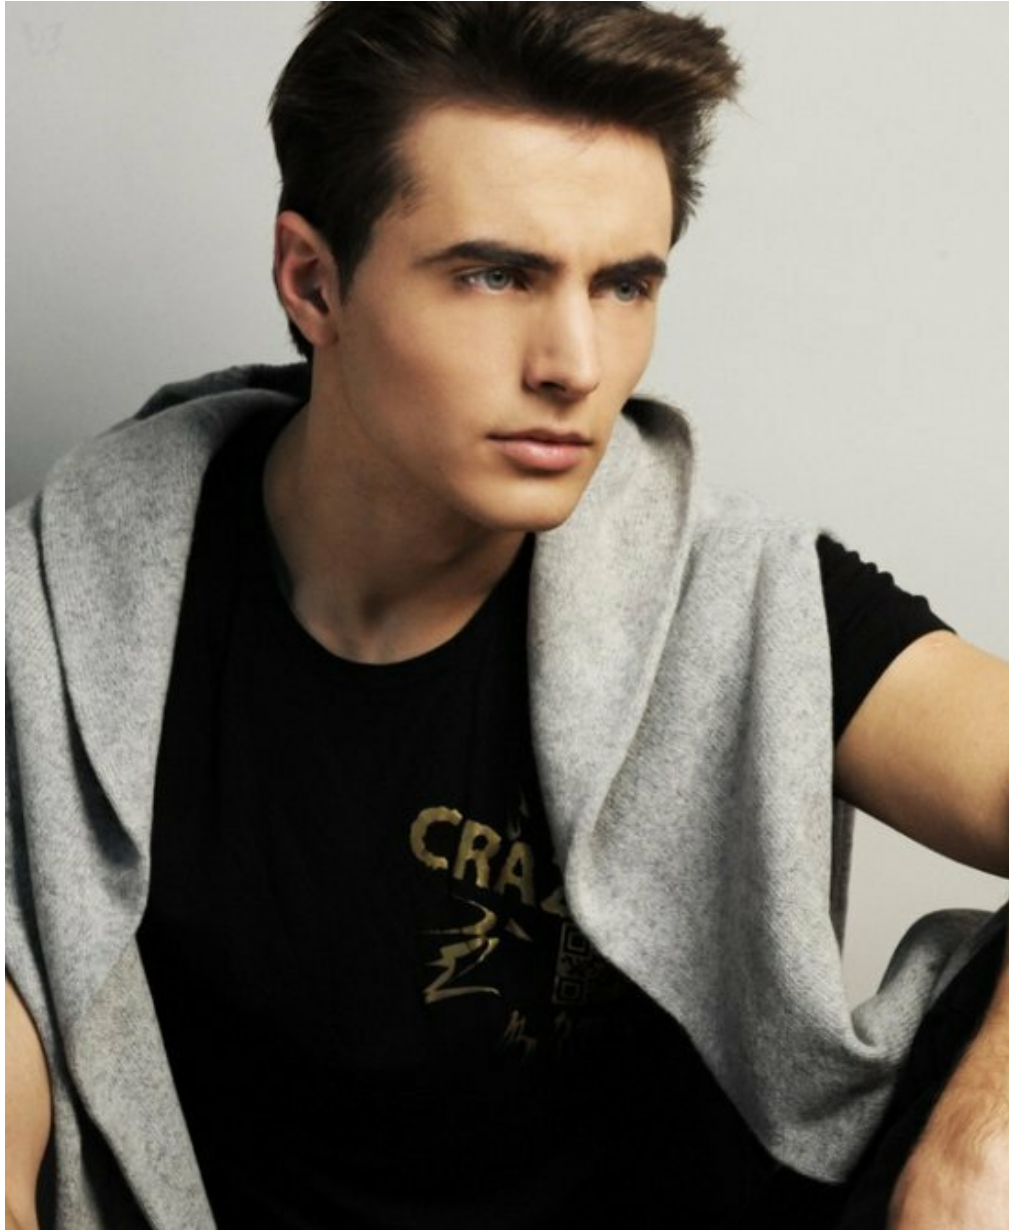

STEFAN NOVAC

height: 187, weight: 75, chest: 108, waist: 76, thighs: 96
<https://podium.im/en/models/7482>