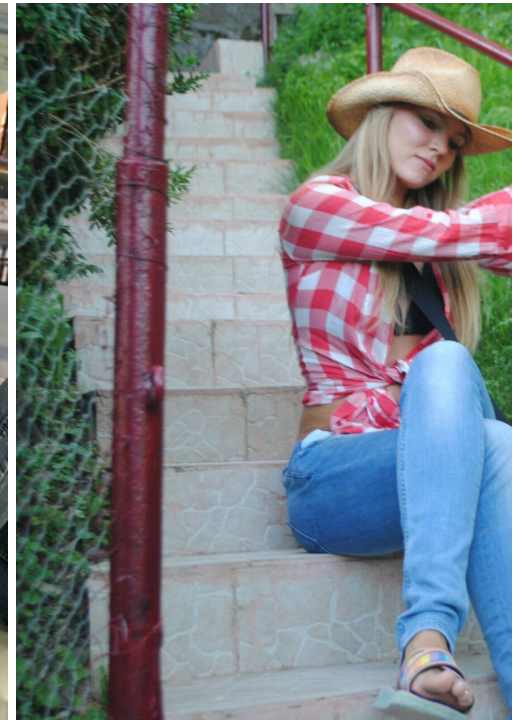

KATY REIBER

Height: 175, Weight: 57, Bust: 88, Waist: 64, Hips: 92
<https://podium.im/cn/models/2027759>