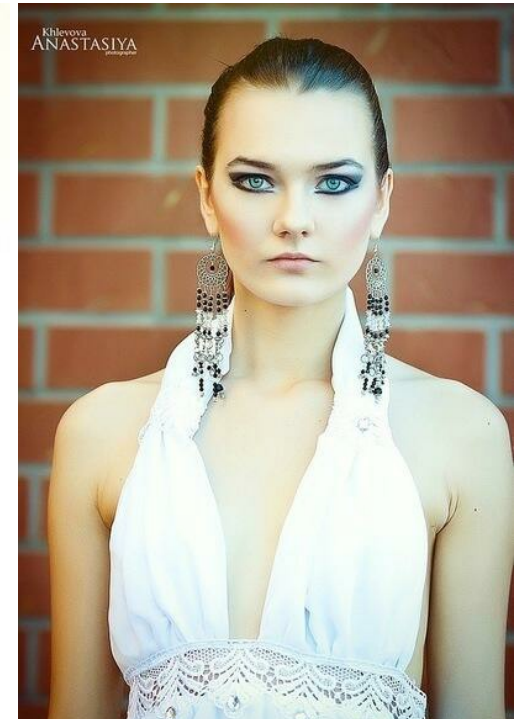

NADIYA KARTAVYH

Photographer IRINA GRUGULIS / MakeUp/Hair MARIA SAMATOVA

height: 175, weight: 50, chest: 90, waist: 59, thighs: 88
<https://podium.im/en/models/2043211>