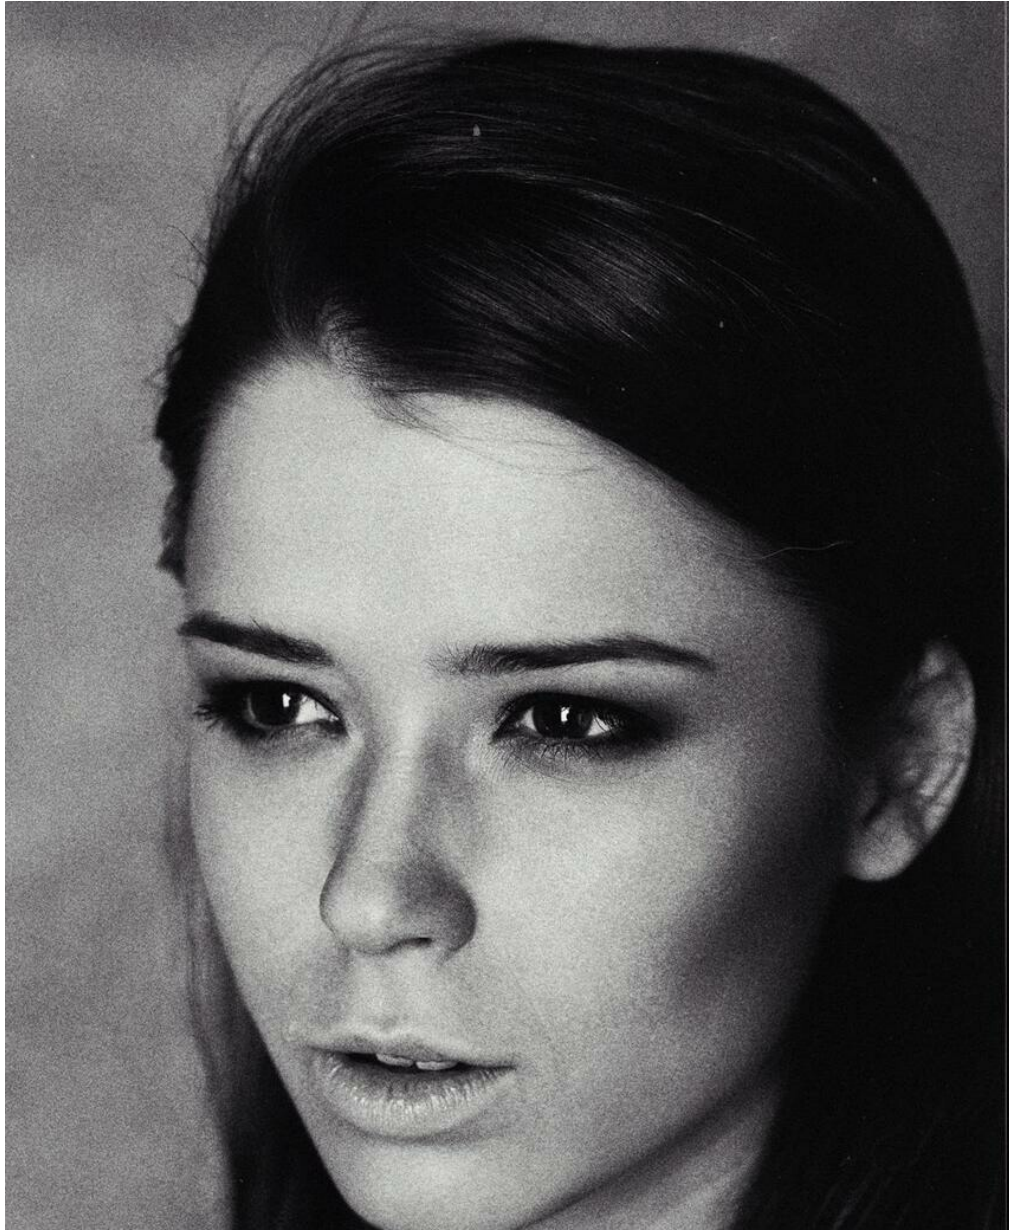

DASHA PRIDANNIKOVA

height: 172, weight: 53, chest: 85, waist: 61, thighs: 91
<https://podium.im/en/models/2205431>