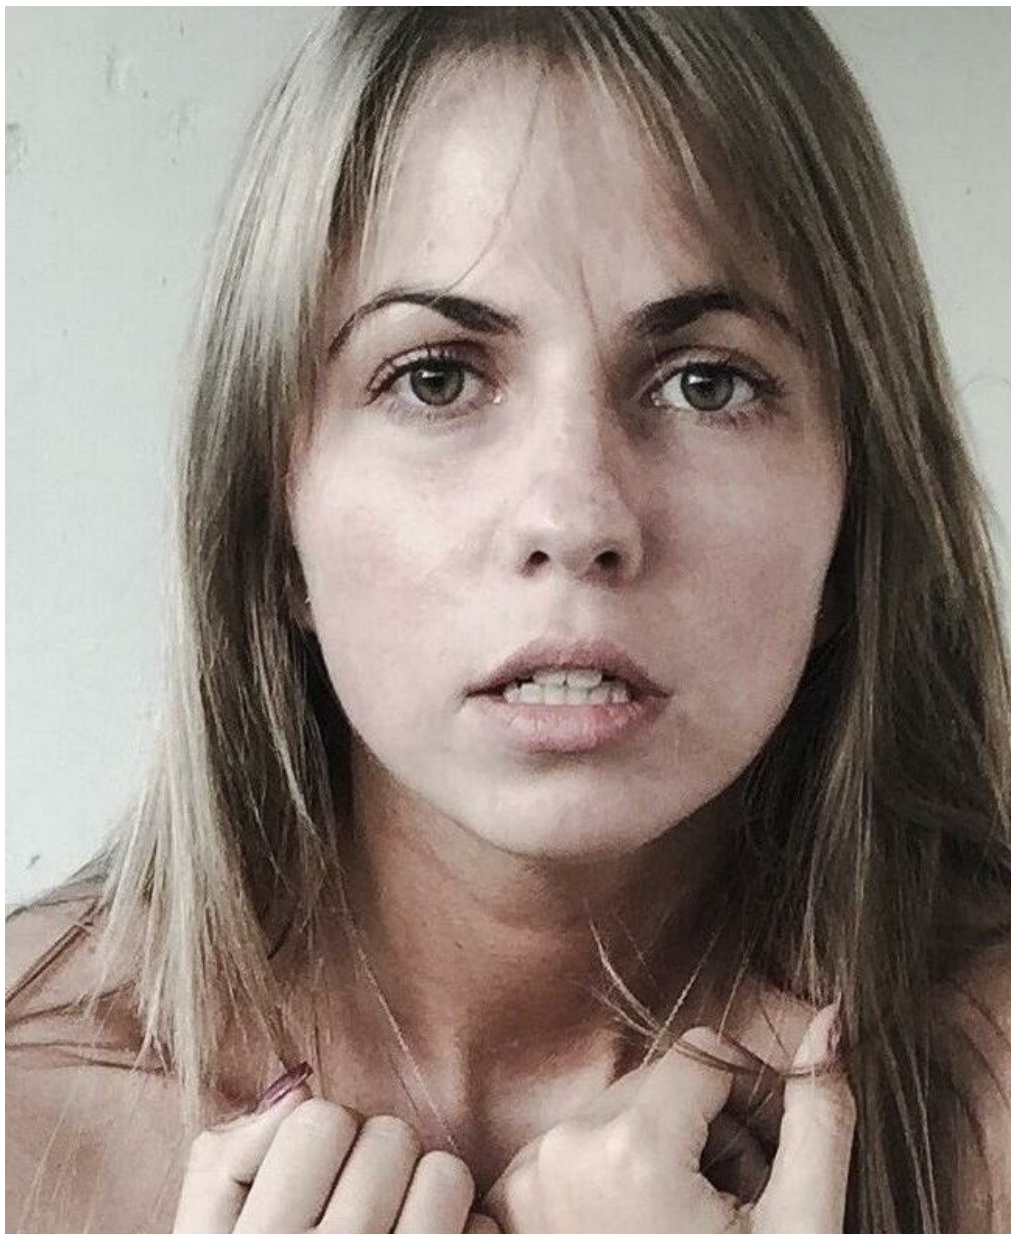

# MARINA MOROZOVA

height: 173, weight: 58, chest: 92, waist: 67, thighs: 94  
<https://podium.im/en/models/marinamorozova>