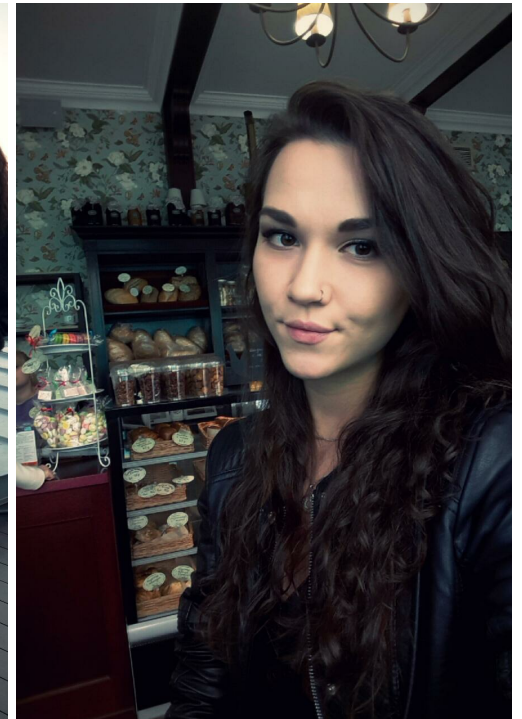

LANA HOLINA

height: 172, weight: 52, chest: 86, waist: 62, thighs: 92
<https://podium.im/en/models/lana-holina>