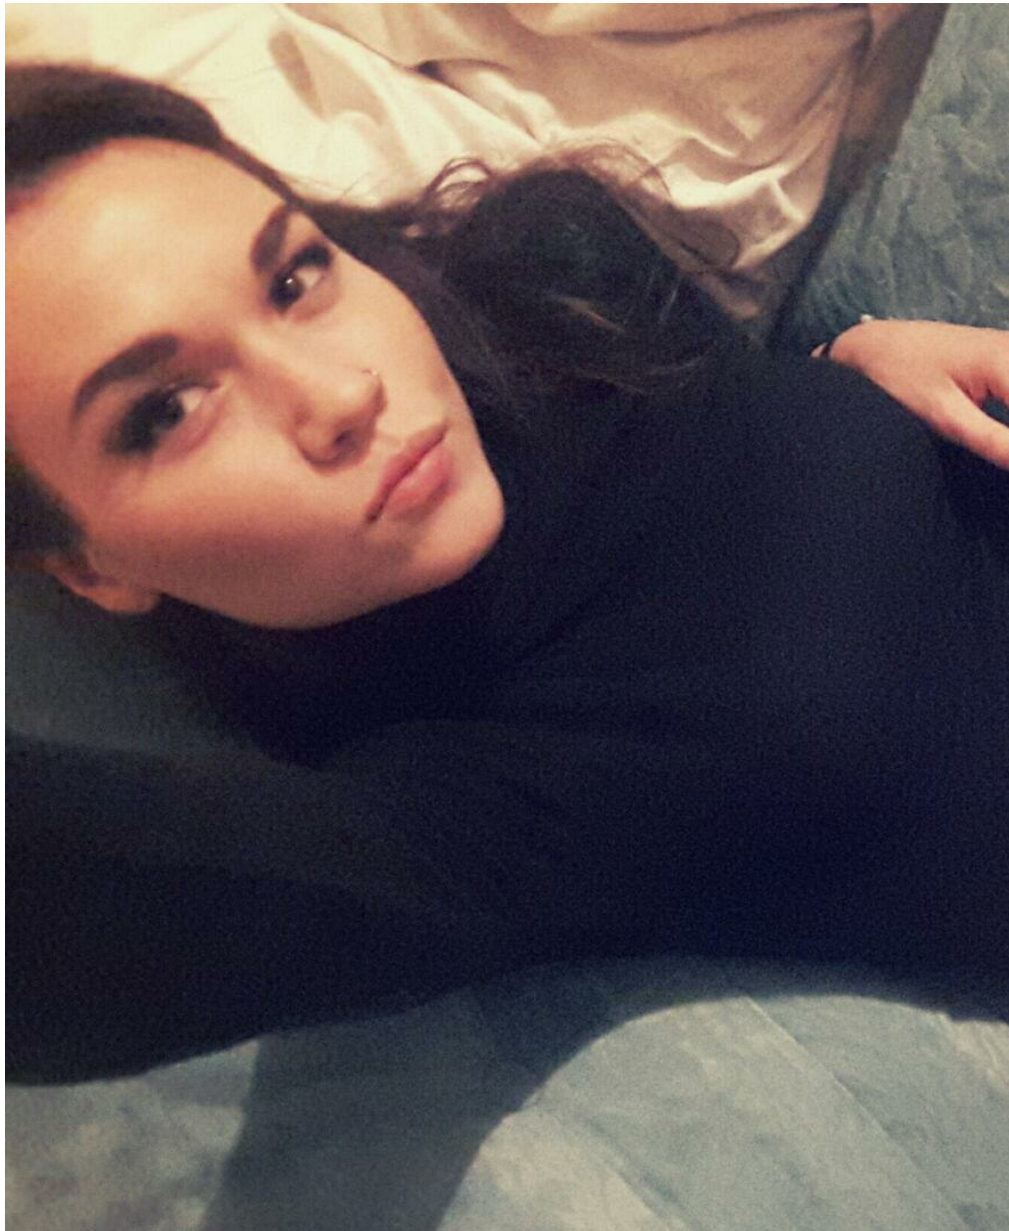

LANA HOLINA

height: 172, weight: 52, chest: 86, waist: 62, thighs: 92
<https://podium.im/en/models/lana-holina>