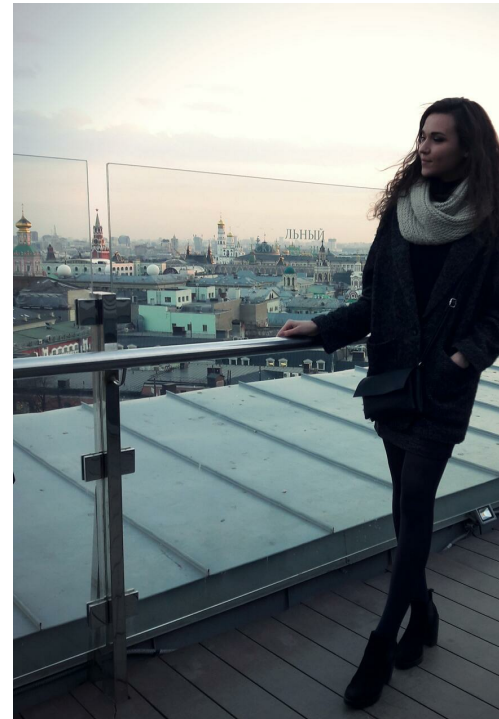

LANA HOLINA

height: 172, weight: 52, chest: 86, waist: 62, thighs: 92
<https://podium.im/en/models/lana-holina>