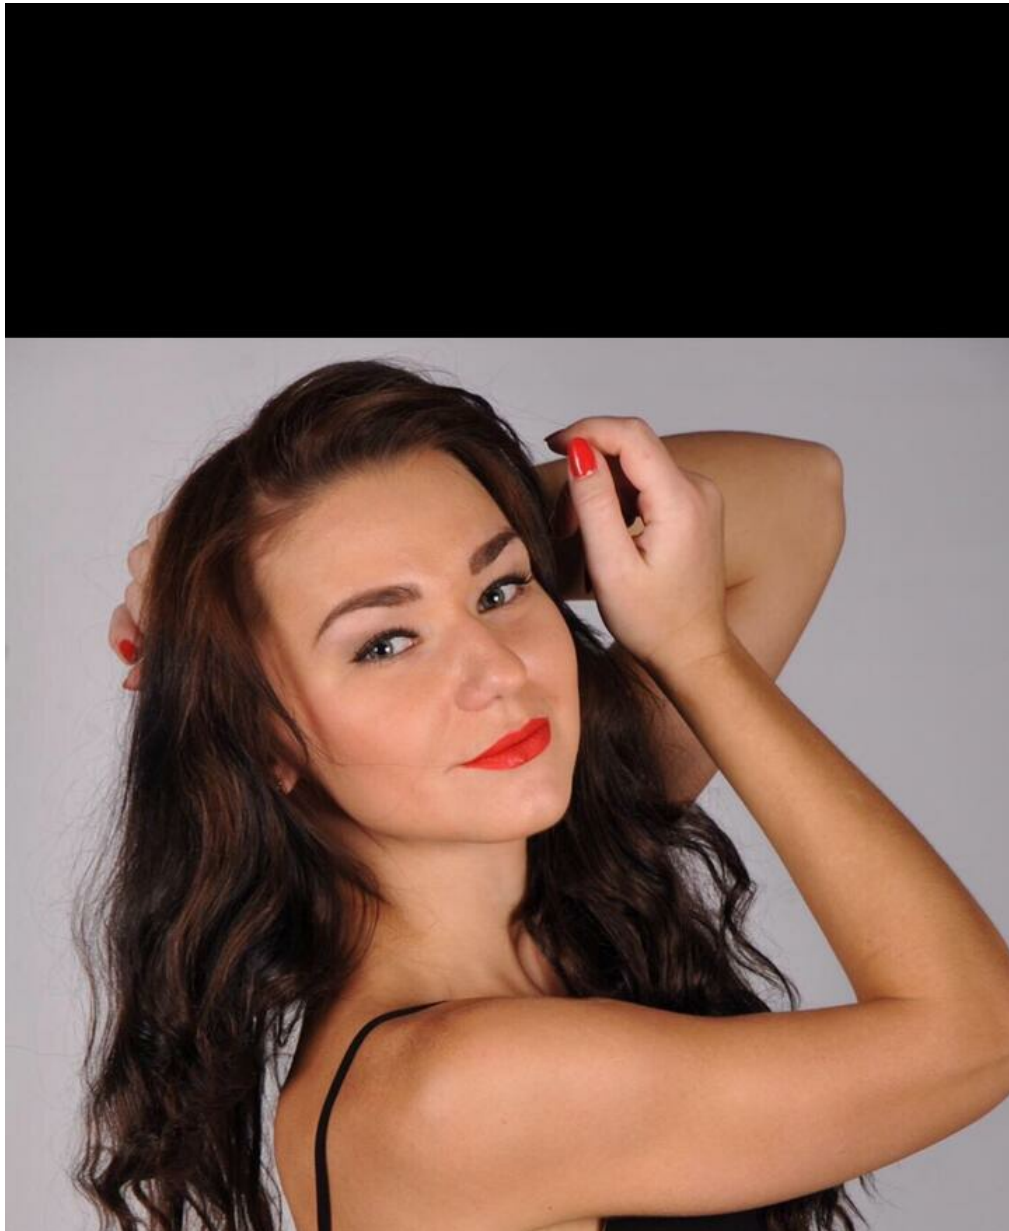

# LARISA LARISA

height: 165, weight: 52, chest: 90, waist: 67, thighs: 90  
<https://podium.im/en/models/larisa-25>