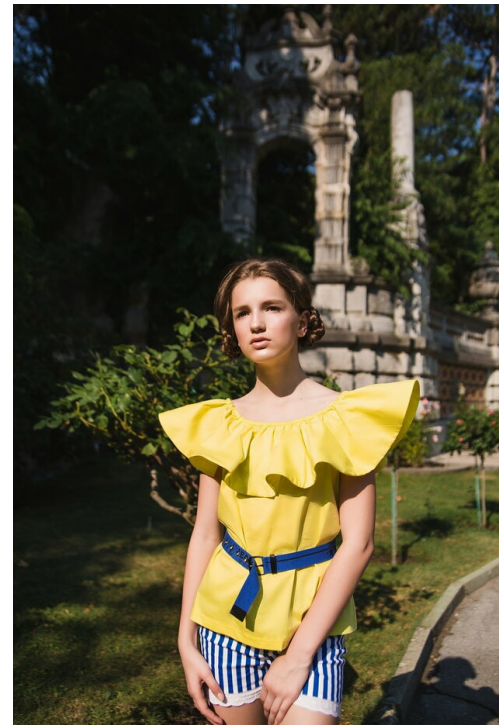

# ELINA MIHAJLOVA

SKORAYA ALENA

□□: 163, □□: 47, □□: 78, □: 62, □□: 87

<https://podium.im/cn/models/jelina-mihajlova>

SKORAYA ALENA

FASHION WEEK