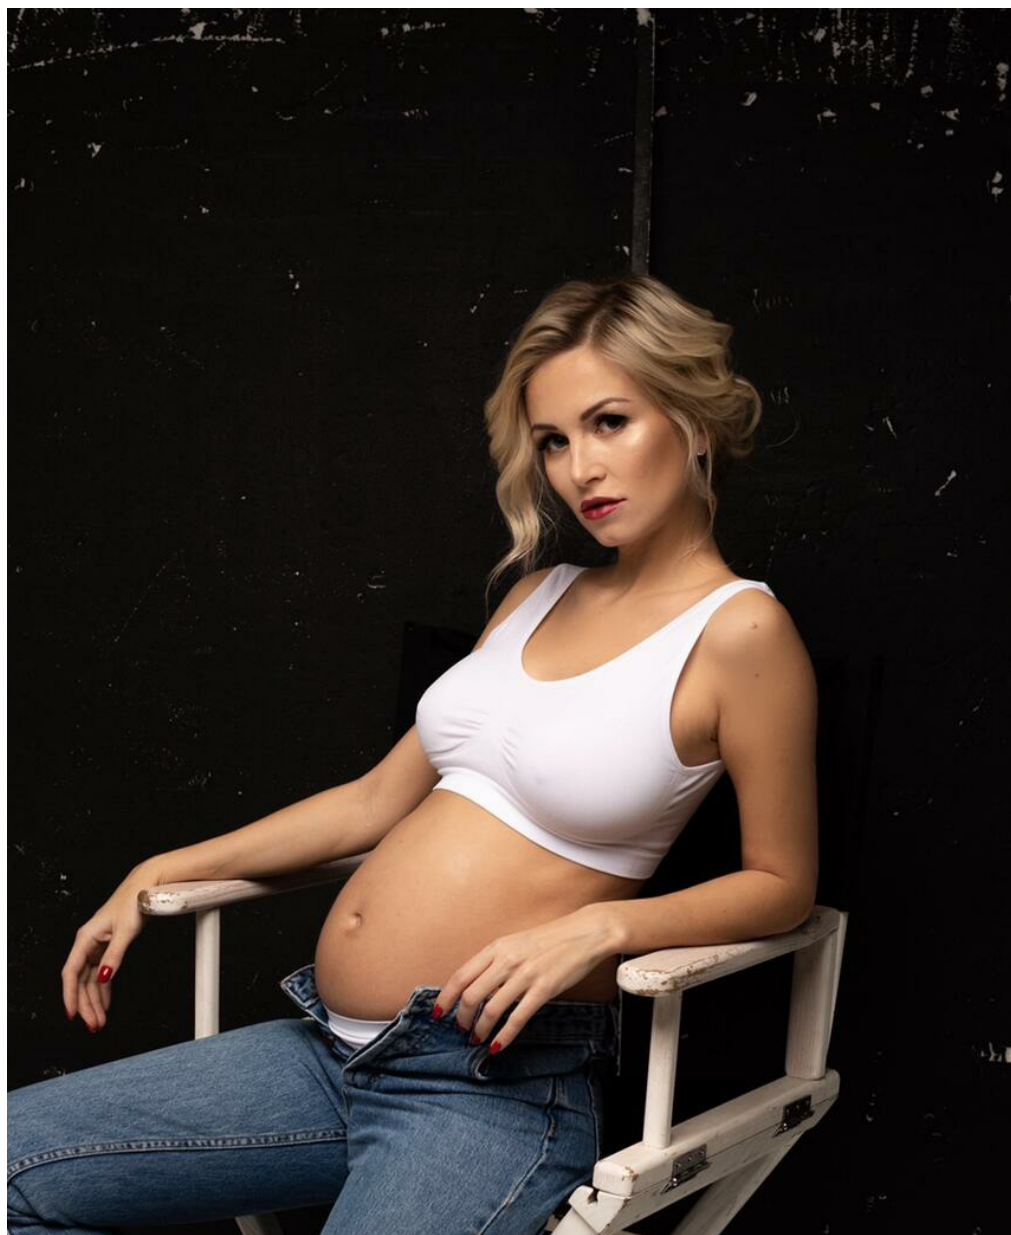

JULIJA IVANOVA

□□: 172, □□: 58, □□: 88, □: 88, □□: 92

<https://podium.im/cn/models/2718341>