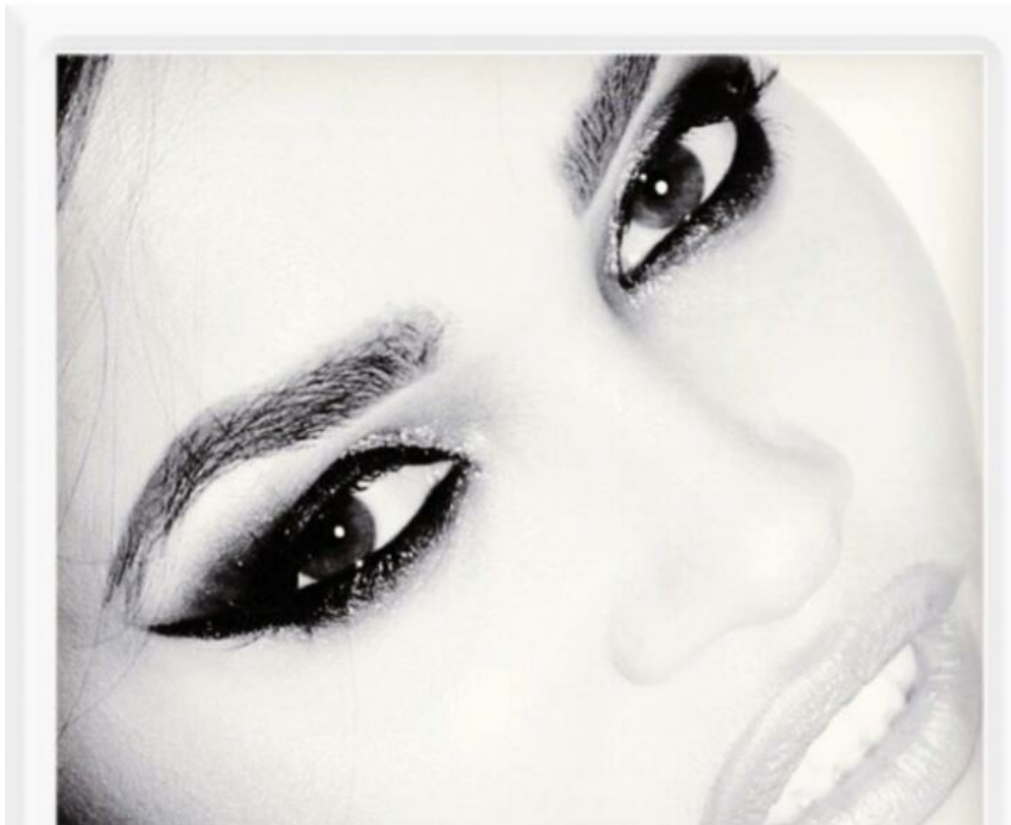

# ELENA BOROVİK

height: 175, weight: 57, chest: 90, waist: 63, thighs: 92  
<https://podium.im/en/models/2750556>