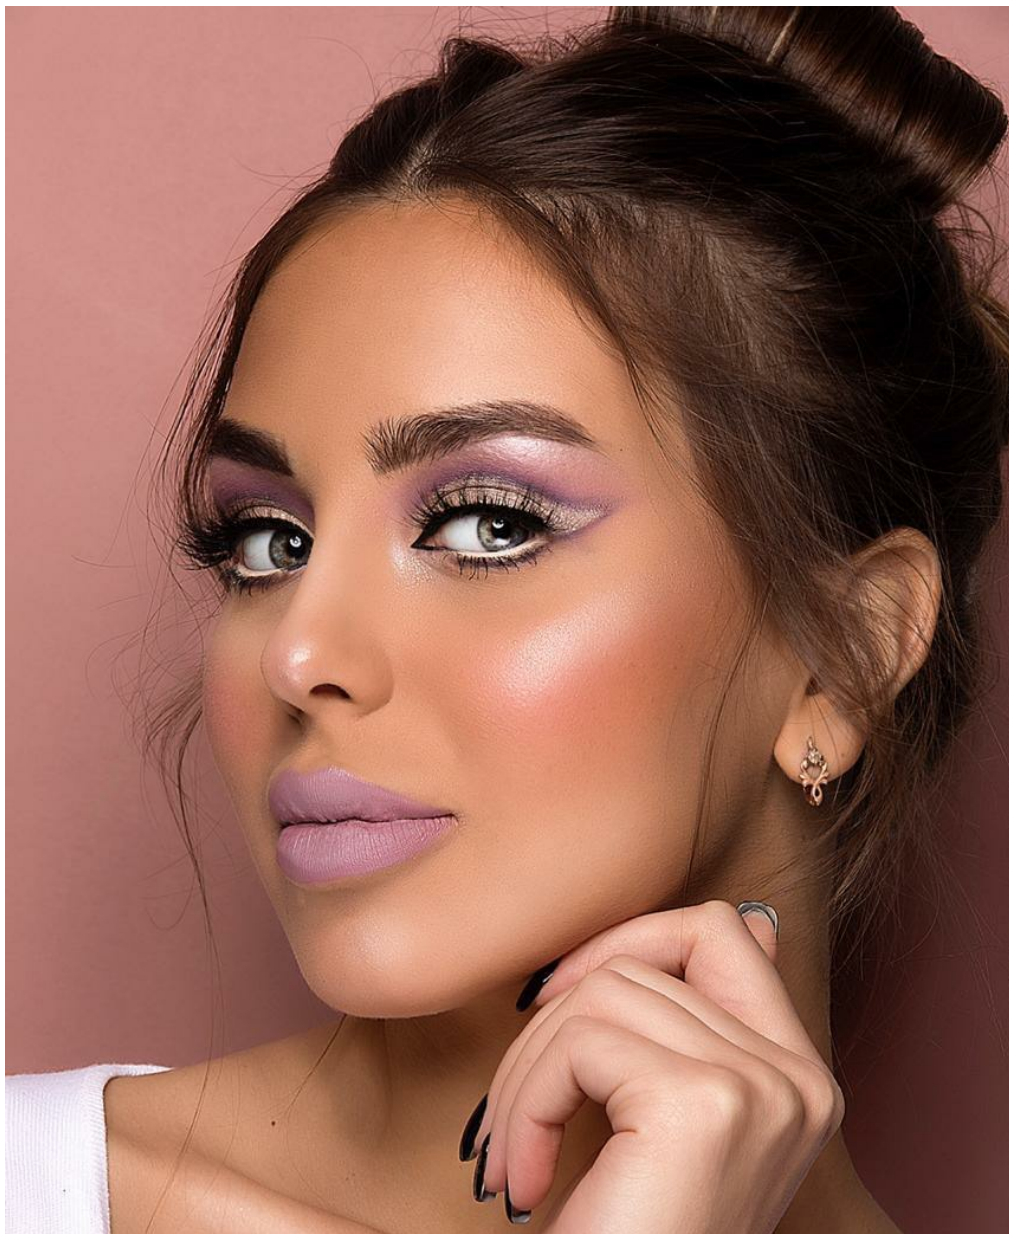

SLAVA NIKOLAEVA

height: 170, weight: 49, chest: 83, waist: 58, thighs: 87
<https://podium.im/en/models/slava-nikolaeva>