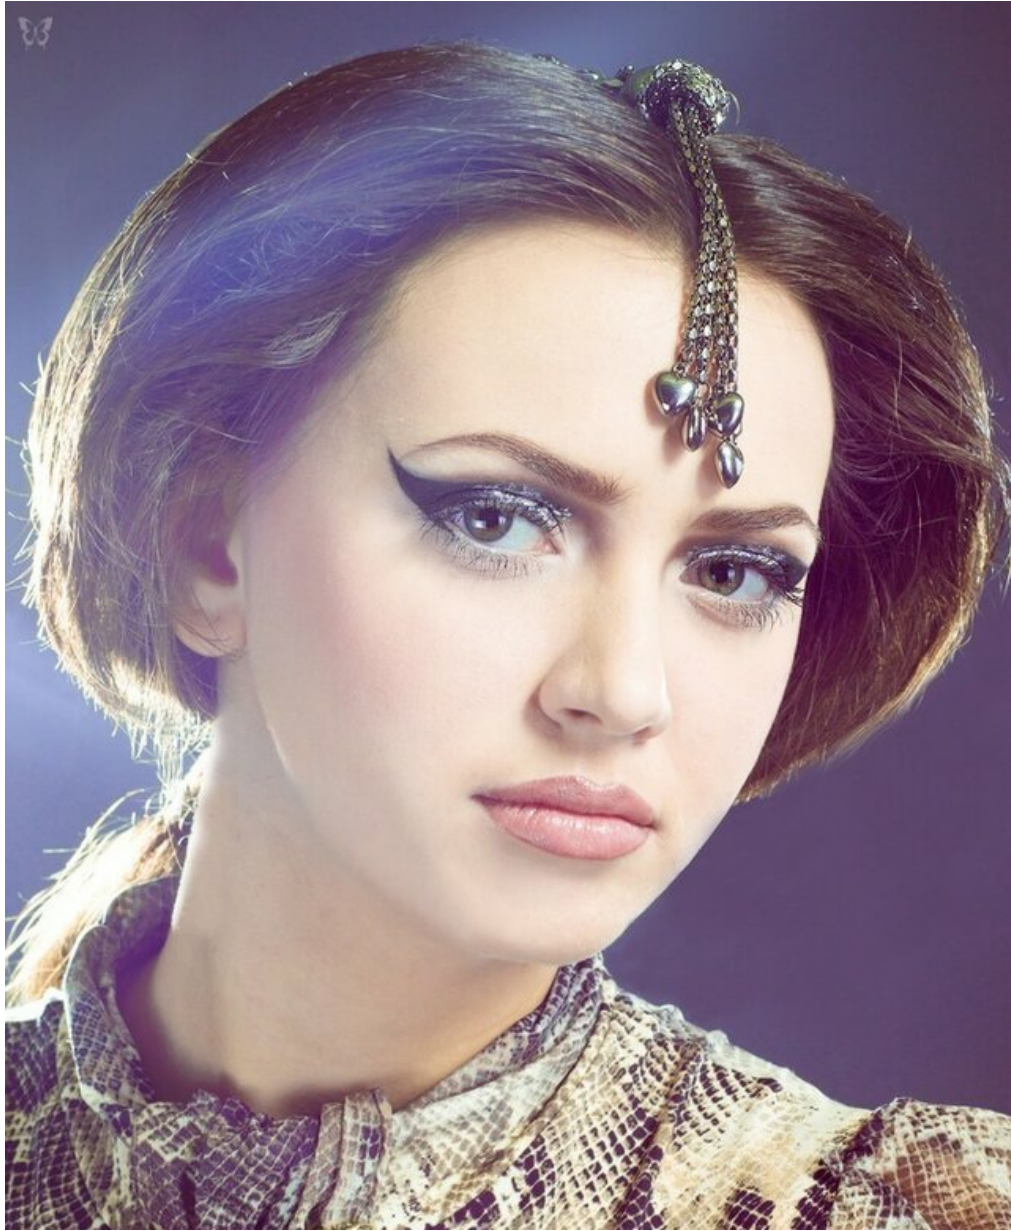

JULIA PARAPANOVA

height: 173, weight: 50, chest: 88, waist: 61, thighs: 88
<https://podium.im/en/models/1315145>