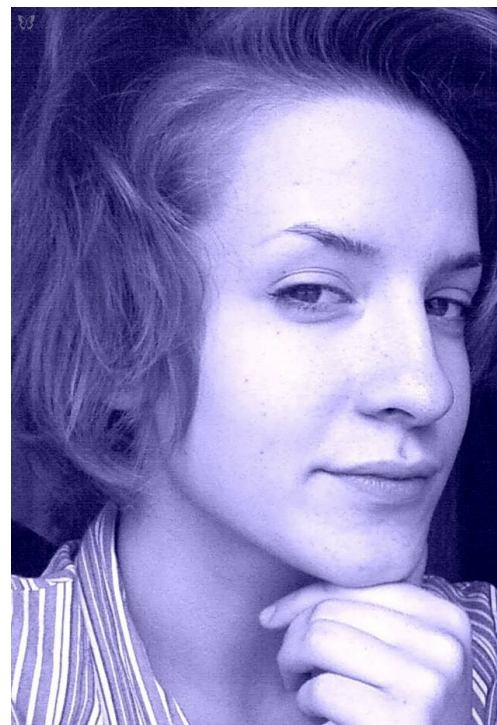

# ALEXANDRA KUZHYM

□□: 175, □□: 50, □□: 89, □: 63, □□: 90  
<https://podium.im/cn/models/2033047>