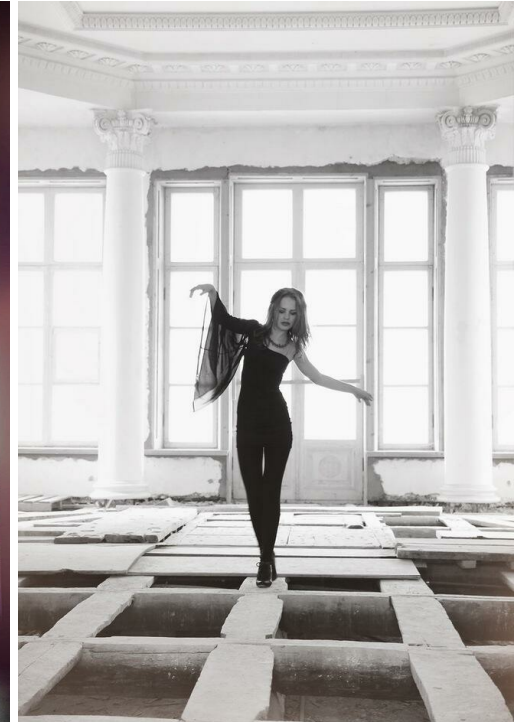

ULIA SOLOV'EVA

Photographer: Julia Yashina
Make-up: Elena Victory

altura: 163, peso: 44, pecho: 80, cintura: 59, caderas: 80
<https://podium.im/es/models/2036267>

photographer Irina Subriga
model Lyra Sumalova