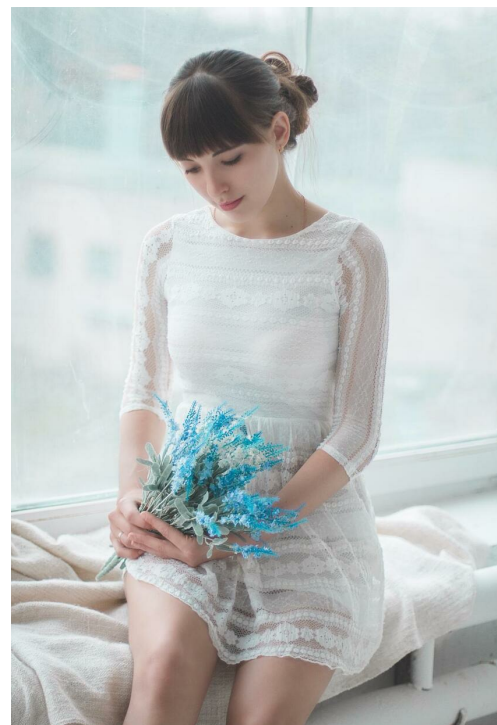

ANZELIKA KISELEVA

height: 167, weight: 57, chest: 90, waist: 67, thighs: 93
<https://podium.im/en/models/2036521>

Photographer
KristinaRogashova

Photographer
KristinaRogashova