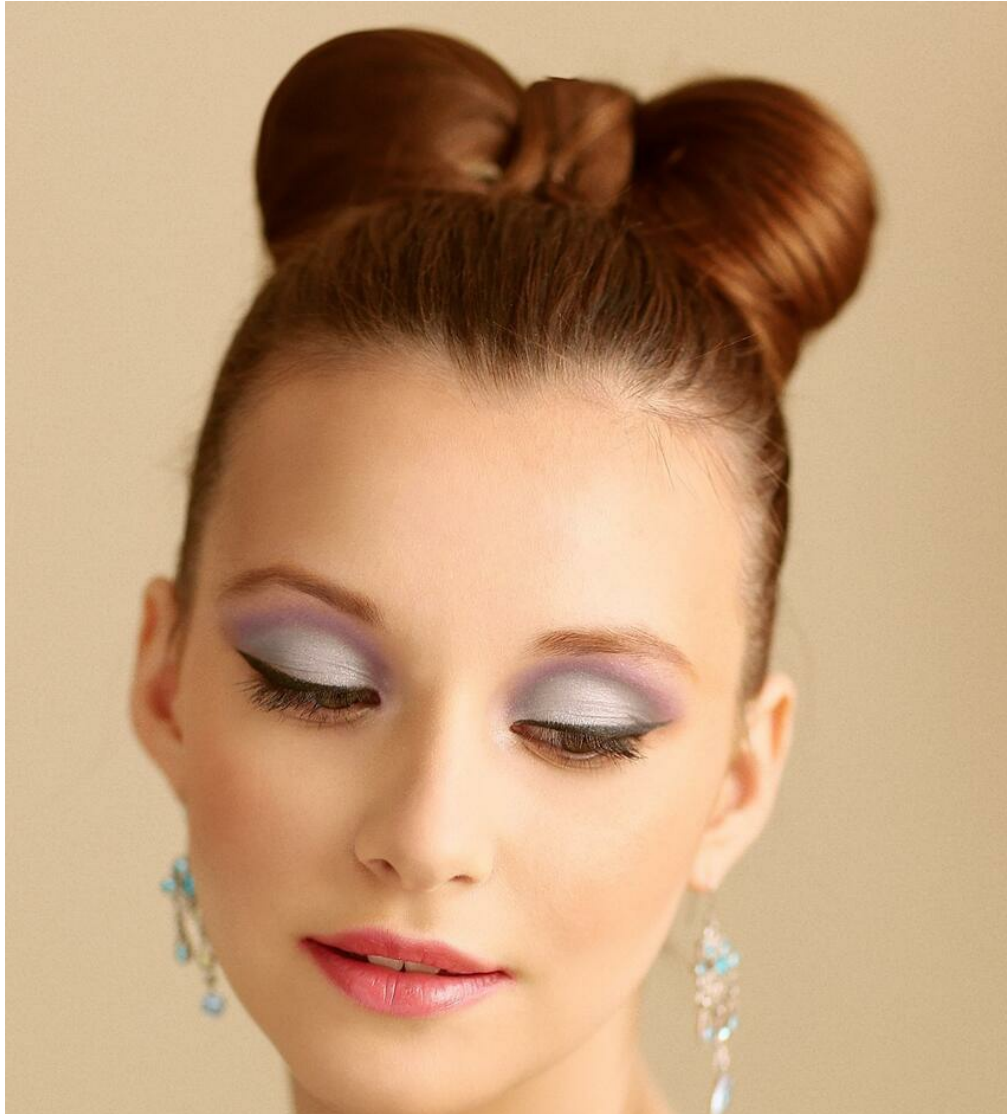

NADEZHDA HOROSHAVCEVA

height: 170, weight: 53, chest: 84, waist: 62, thighs: 93
<https://podium.im/en/models/2215391>