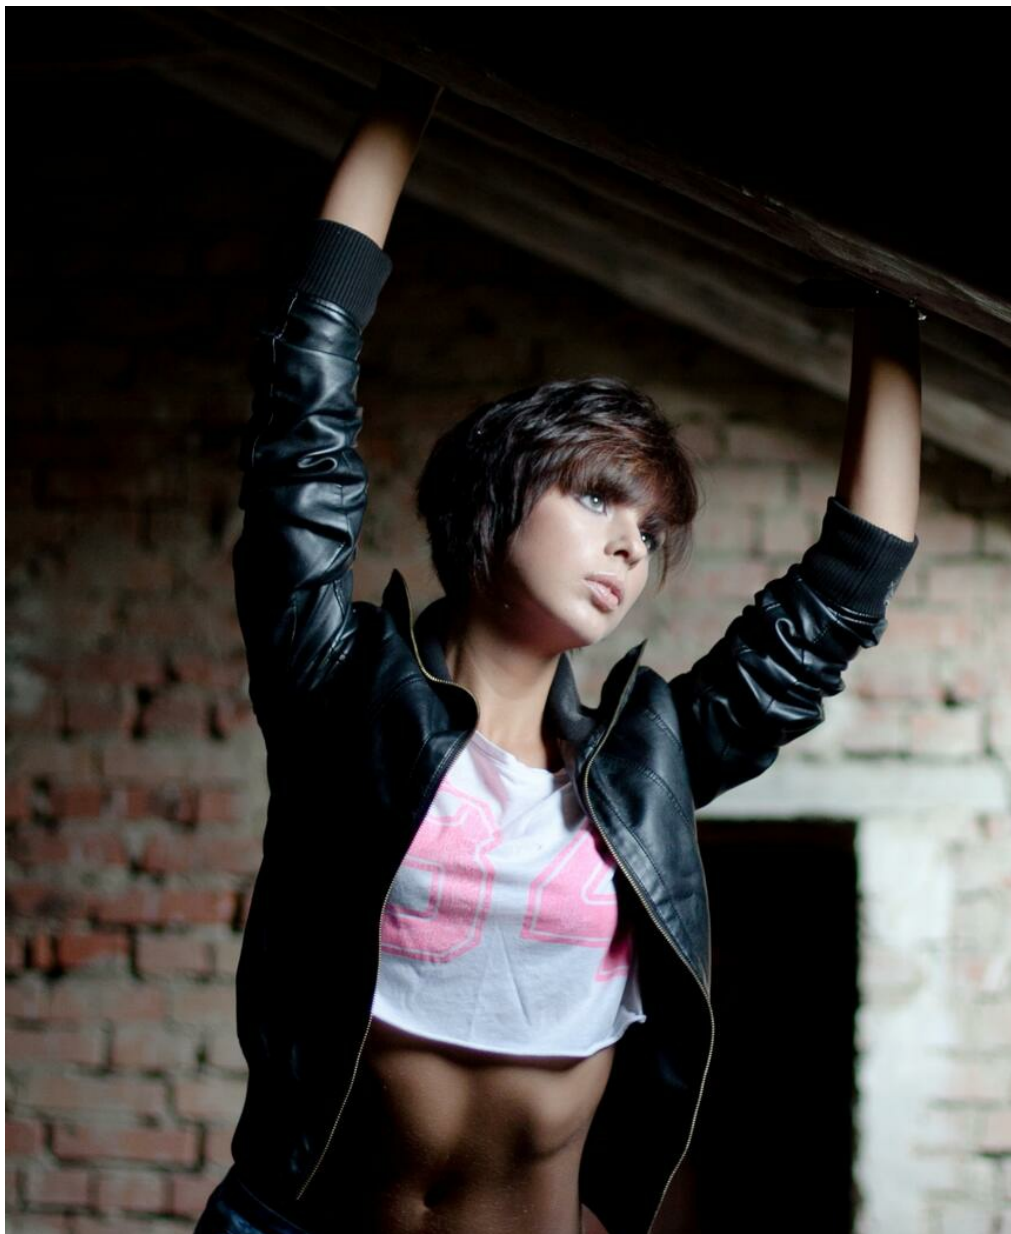

НИКА

height: 173, weight: 51, chest: 84, waist: 60, thighs: 88
<https://podium.im/en/models/2220411>