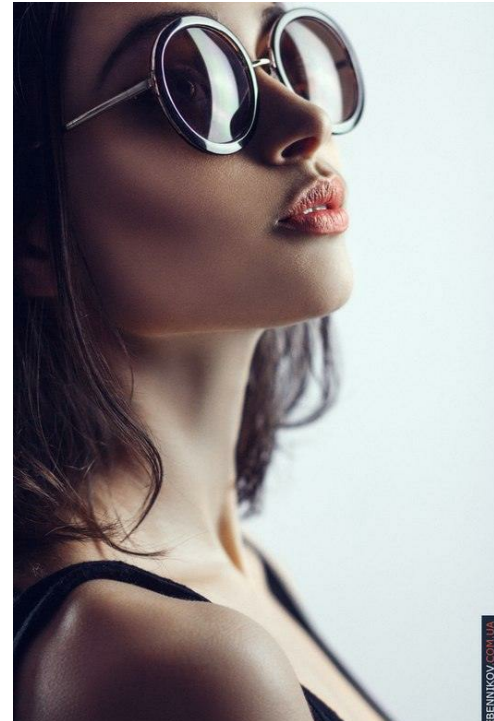

ANNA HOLUB

身高: 174, 体重: 51, 三围: 88, 胸围: 63, 腰围: 90
<https://podium.im/cn/models/anna-holub>

PHOTOGRAPHY DLV
MODEL ANNA OLGHOVSKAYA