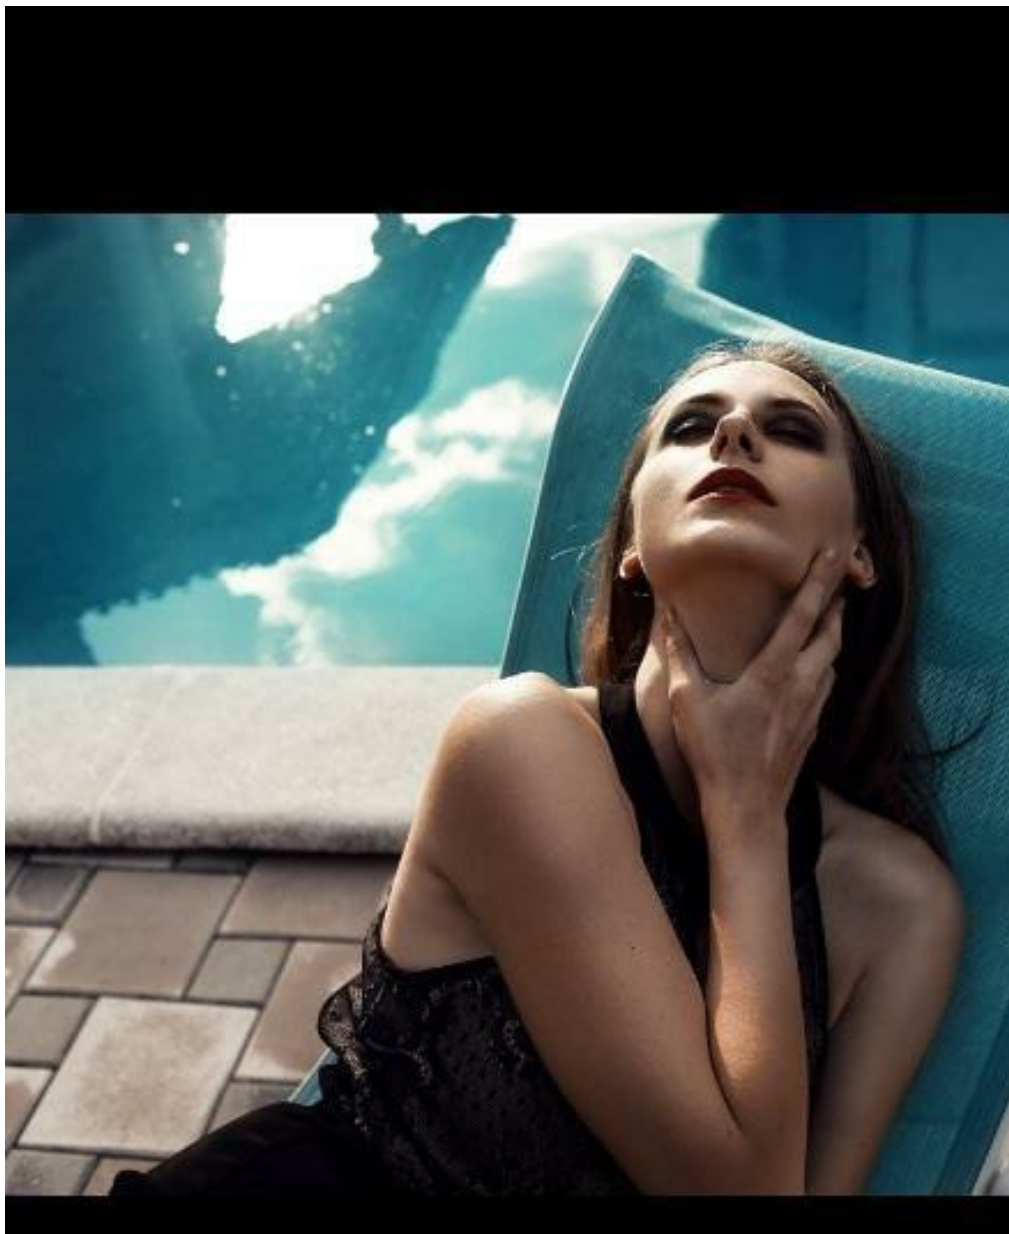

# TANYA SUBBOTINA

☐☐: 170, ☐☐: 47, ☐☐: 87, ☐: 56, ☐☐: 86

<https://podium.im/cn/models/tanya-subbotina>