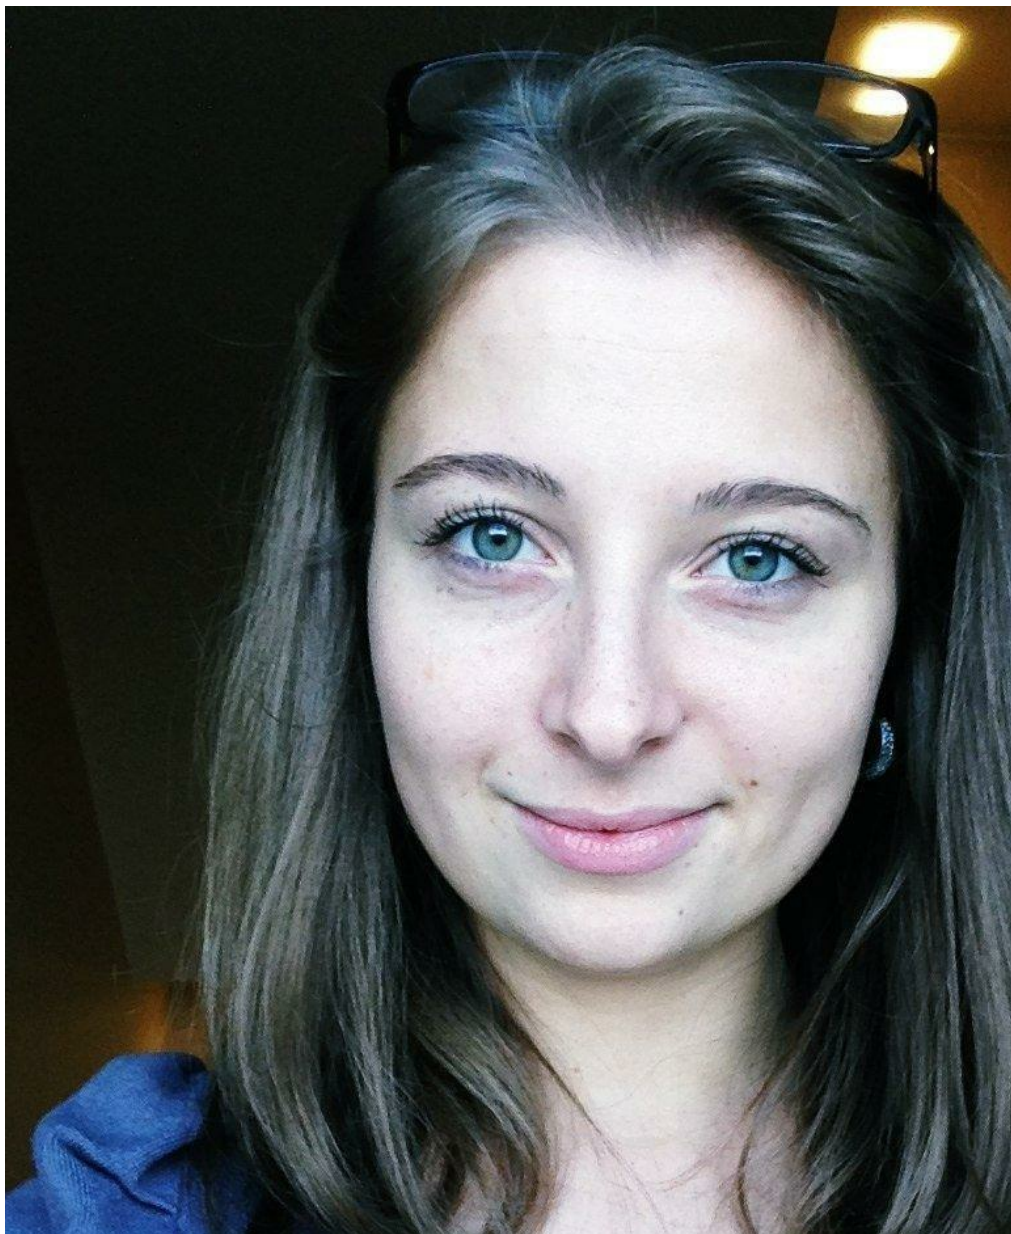

ANNA KRASIKOVA

height: 170, weight: 52, chest: 88, waist: 63, thighs: 90
<https://podium.im/en/models/anna-krasikova>