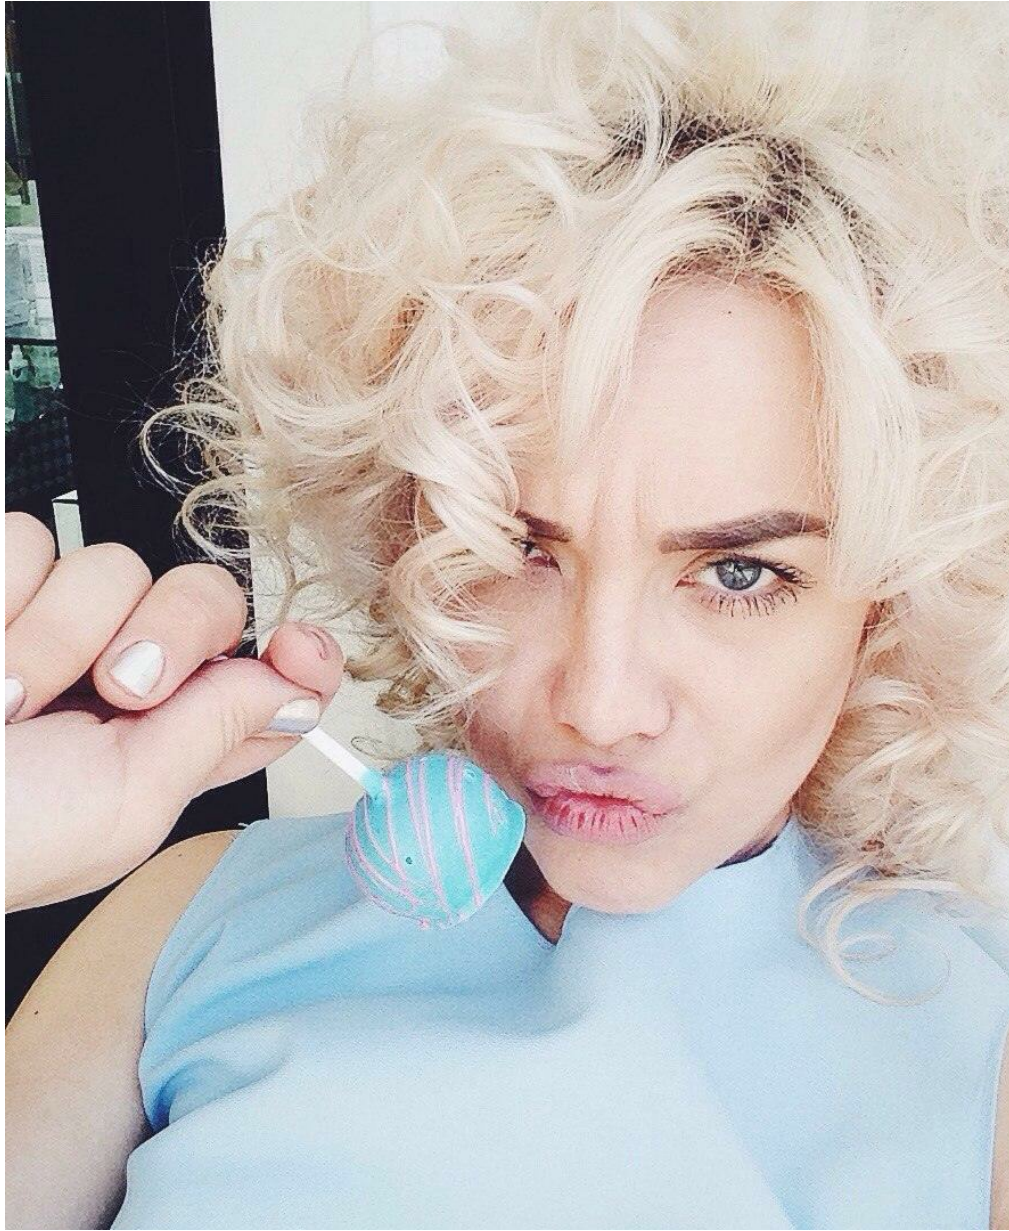

VIKTORIA STARCEVA

height: 161, weight: 45, chest: 84, waist: 59, thighs: 84
<https://podium.im/en/models/viktoria-starceva>