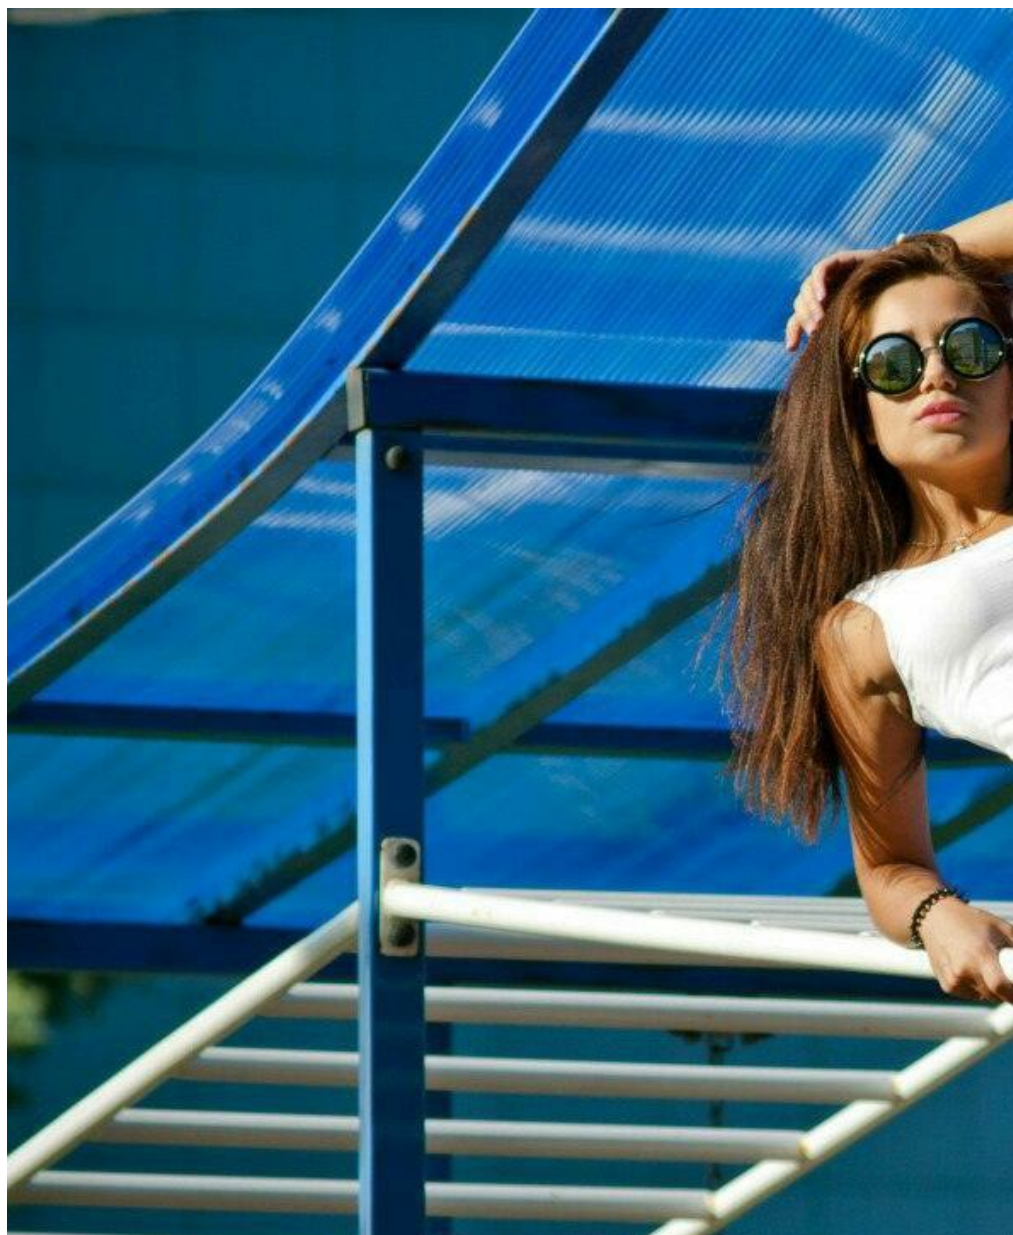

# NATALI BULKA

height: 154, weight: 43, chest: 85, waist: 60, thighs: 90

<https://podium.im/en/models/2502453>