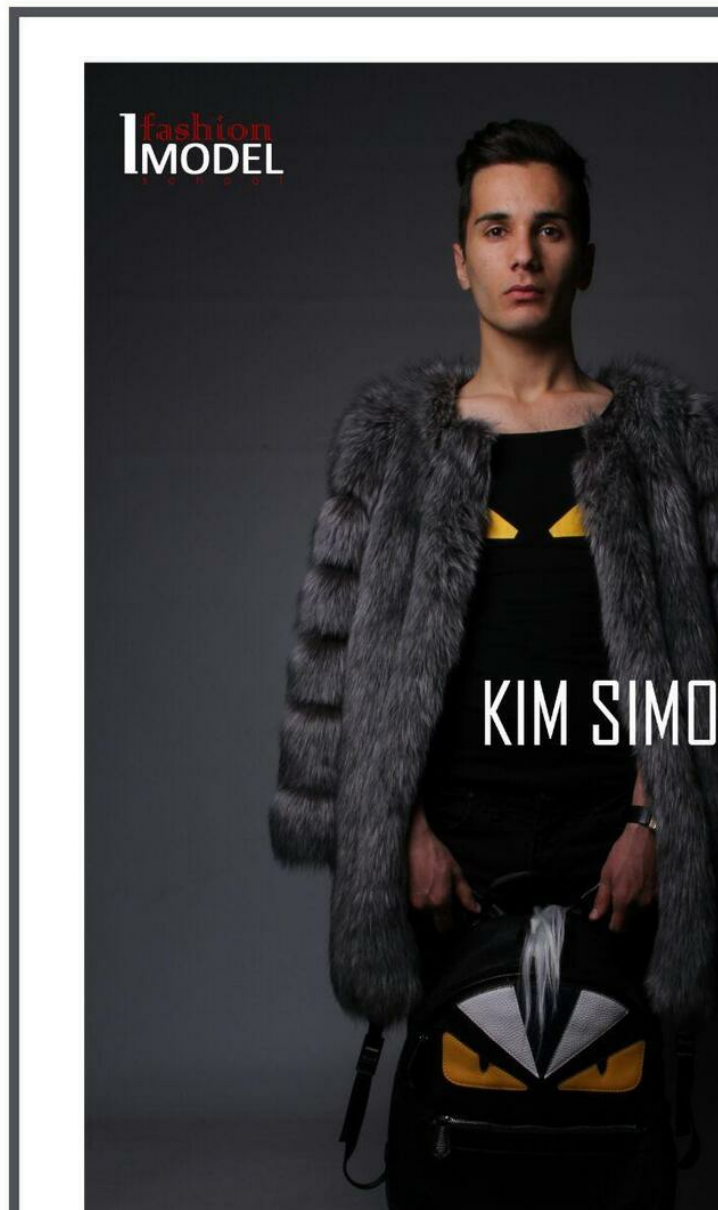

# KIM SIMONYAN

□□: 170, □□: 51, □□: 87, □: 67, □□: 90

<https://podium.im/cn/models/kim-simonyan>