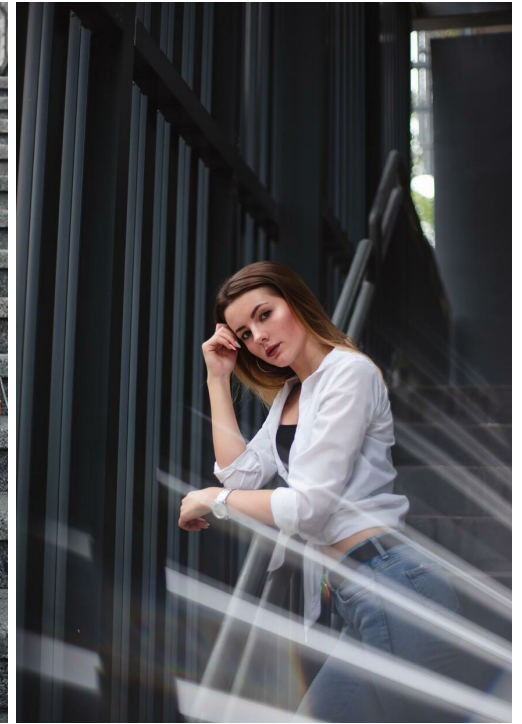

LANA

height: 174, weight: 54, chest: 86, waist: 60, thighs: 88
<https://podium.im/en/models/lana1>